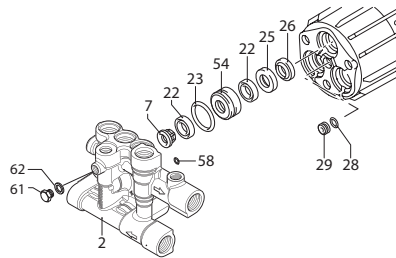

Dual Water Seal Pump

○ ● □