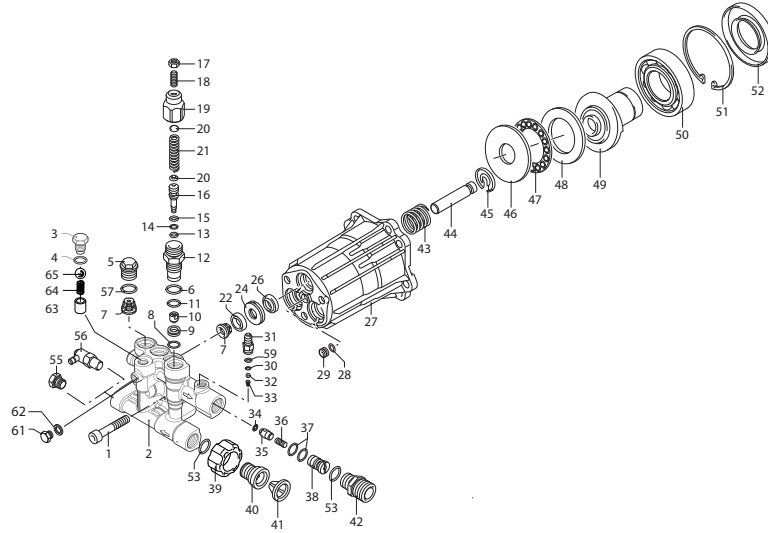

A.R. NORTH AMERICA RMV 3400 RPM