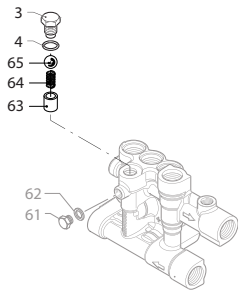

EZ START KIT