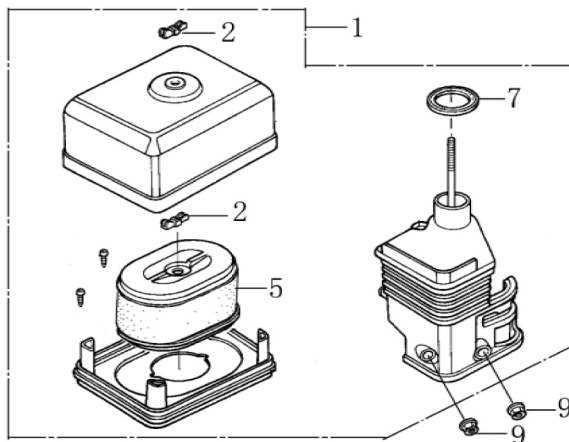

ITEM	PART NO.	QTY.	DESCRIPTION
4	0J35220129	1	SPACER COMP., AIR CLEANER
5	0J35220126	1	CARBURETOR

Flywheel and Ignition

ITEM	PART NO.	QTY.	DESCRIPTION
2	0J35220153	1	COIL ASSY, IGNITION
4	0G84420268	2	BOLT, FLANGE
5	0J35220152	1	FLYWHEEL COMP.

ITEM	PART NO.	QTY.	DESCRIPTION
11	0J35220123	1	FAN, COOLING
12	0J35220151	1	PULLEY, STARTER
13	0J35220162	1	NUT, SPECIAL

196cc ENGINE

Control

ITEM	PART NO.	QTY.	DESCRIPTION
1	0J35220139	1	CONTROL ASSY.
4	0J35220157	2	BOLT, FLANGE
5	0H95590117	1	SPRING, GOVERNOR
6	0J35220137	1	SPRING, THROTTLE RETURN

ITEM	PART NO.	QTY.	DESCRIPTION
7	0H95590116	1	ROD, GOVERNOR
8	0G84420197	1	BOLT, QUADRATE HEAD
9	0G84420196	1	NUT, FLANGE
10	0J35220138	1	ARM, GOVERNOR

Air Cleaner

ITEM	PART NO.	QTY.	DESCRIPTION
1	0H95590118	1	CLEANER ASSY., AIR
2	0J35220163	2	NUT, TOOL BOX SETTING
5	0J35220142	2	ELEMENT ASSY., AIR CLEANER