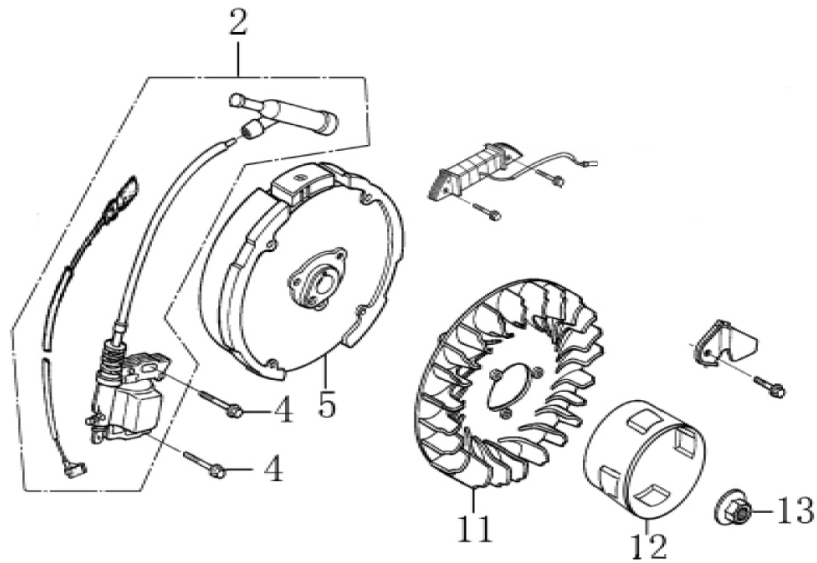

Rocker/Camshaft Assy.

ITEM	PART NO.	QTY.	DESCRIPTION
1	0G84420170	2	NUT, PIVOT ADJUSTING
2	0G84420171	2	PIVOT, ROCKER ARM
6	0J35220121	2	ROD, PUSH
7	0J35220122	2	LIFTER, VALVE
8	0J35230114	2	ROTATOR, VALVE

Starter

ITEM	PART NO.	QTY.	DESCRIPTION
3	0G9911	1	SWITCH ASSY., ENGINE STOP
6	0J35220157	4	BOLT, FLANGE

ITEM	PART NO.	QTY.	DESCRIPTION
7	0J35220150	1	STARTER ASSY.
18	0G84420241	3	BOLT, FLANGE

Shroud

ITEM	PART NO.	QTY.	DESCRIPTION
1	0G84420241	2	BOLT, FLANGE
2	0H95590112	1	SHROUD COMP
3	0J35220125	1	PLATE, SIDE

ITEM	PART NO.	QTY.	DESCRIPTION
5	0J35220116	1	CLIP, HARNESS
6	0J35220156	1	BOLT, FLANGE

196cc ENGINE

Carburetor

ITEM	PART NO.	QTY.	DESCRIPTION
1	0J35220128	1	GASKET, INSULATOR
2	0J35220130	1	INSULATOR, CARBURETOR
3	0J35220127	1	GASKET, CARBURETOR

ITEM	PART NO.	QTY.	DESCRIPTION
4	0J35220129	1	SPACER COMP., AIR CLEANER
5	0J35220126	1	CARBURETOR

Flywheel and Ignition

ITEM	PART NO.	QTY.	DESCRIPTION
2	0J35220153	1	COIL ASSY, IGNITION
4	0G84420268	2	BOLT, FLANGE
5	0J35220152	1	FLYWHEEL COMP.