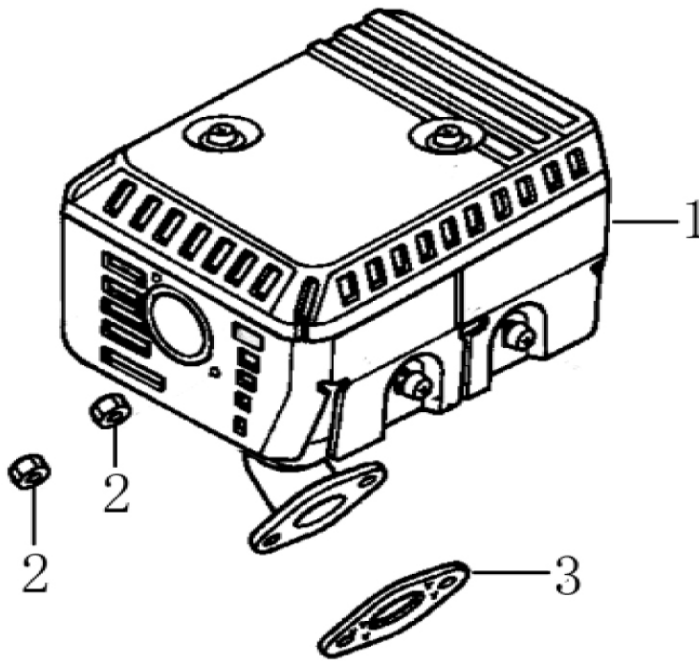

196cc ENGINE

Muffler

ITEM	PART NO.	QTY.	DESCRIPTION
1	0H95590119	1	MUFFLER ASSY.
2	0J35220161	2	NUT, HEX.

ITEM	PART NO.	QTY.	DESCRIPTION
3	0J35220144	1	GASKET, MUFFLER