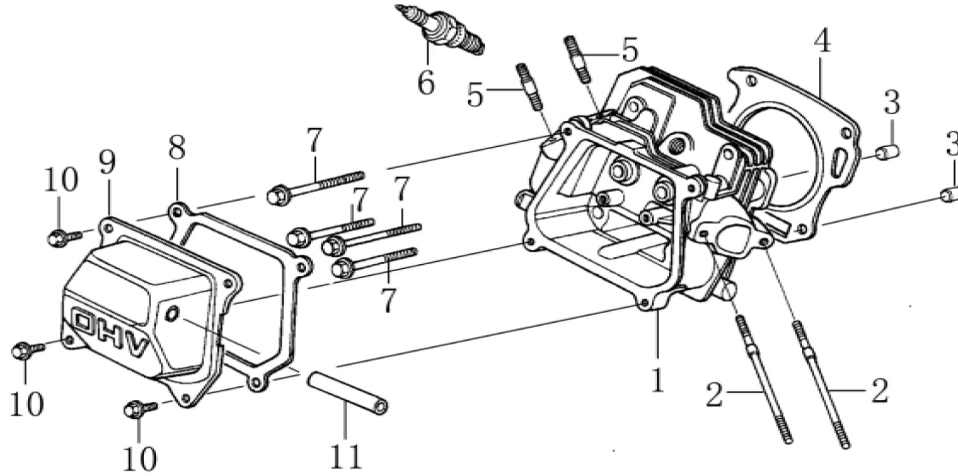

GENERAC®

Manual Start
Power Washer

196cc Engine Parts Manual

Cylinder Head

ITEM	PART NO.	QTY.	DESCRIPTION
1	0H95590110	1	HEAD COMP, CYLINDER
2	0J35220159	2	BOLT, STUD, INTAKE
3	0J35220165	2	PIN, DOWEL
4	0J35220113	1	GASKET, CYLINDER
5	0G84420210	2	BOLT, STUD EXHAUST

ITEM	PART NO.	QTY.	DESCRIPTION
2	0J35220166	1	SEAL, OIL
3	0J35220164	2	WASHER, DRAIN PLUG
4	0J35220111	2	BOLT, DRAIN PLUG
5	0G84420112	1	ALERT UNIT, OIL

ITEM	PART NO.	QTY.	DESCRIPTION
6	0J35220157	1	BOLT, FLANGE
7	0J35220154	1	SWITCH, OIL LEVEL
15	0J35220160	1	BOLT, STUD, EXHAUST

Rocker/Camshaft Assy.

ITEM	PART NO.	QTY.	DESCRIPTION
1	0G84420170	2	NUT, PIVOT ADJUSTING
2	0G84420171	2	PIVOT, ROCKER ARM
6	0J35220121	2	ROD, PUSH
7	0J35220122	2	LIFTER, VALVE
8	0J35230114	2	ROTATOR, VALVE

ITEM	PART NO.	QTY.	DESCRIPTION
6	0J35220173	2	CLIP, TUBE
7	0J35220167	1	TUBE, FUEL
8	0G84420268	1	BOLT, FLANGE
9	0J35220171	2	WASHER, RUBBER