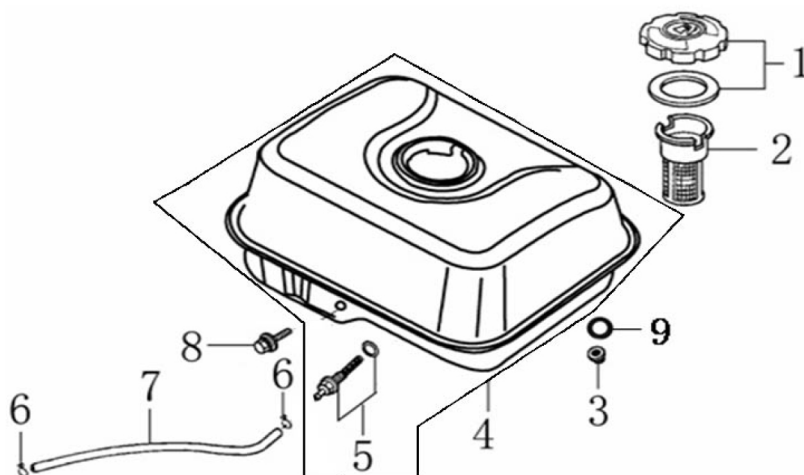

Fuel Tank

ITEM	PART NO.	QTY.	DESCRIPTION
1	0H95590115	1	CAP COMP., FUEL FILLER
2	0H95590114	1	FILTER, FUEL
3	0G84420196	2	NUT, FLANGE
4	0H95590113	1	TANK COMP., FUEL
5	0J35220132	1	JOINT ASSY., FUEL TANK

ITEM	PART NO.	QTY.	DESCRIPTION
6	0J35220173	2	CLIP, TUBE
7	0J35220167	1	TUBE, FUEL
8	0G84420268	1	BOLT, FLANGE
9	0J35220171	2	WASHER, RUBBER