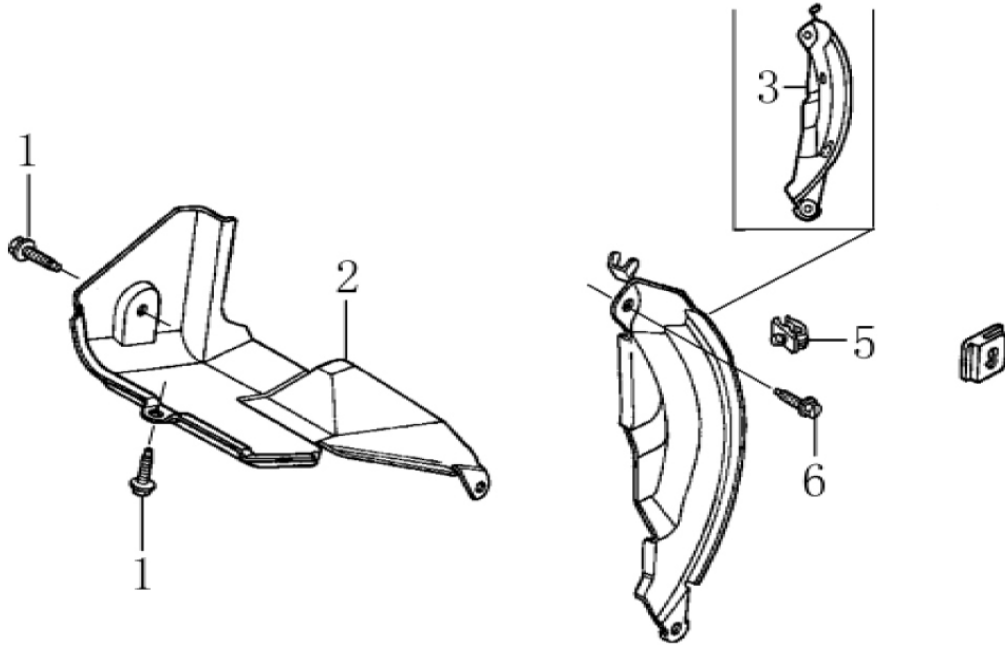

Rocker/Camshaft Assy.

ITEM	PART NO.	QTY.	DESCRIPTION
1	0G84420170	2	NUT, PIVOT ADJUSTING
2	0G84420171	2	PIVOT, ROCKER ARM
6	0J35220121	2	ROD, PUSH
7	0J35220122	2	LIFTER, VALVE
8	0J35230114	2	ROTATOR, VALVE

ITEM	PART NO.	QTY.	DESCRIPTION
9	0J35220118	2	RETAINER, VALVE SPRING
10	0J35220117	2	SPRING, VALVE
11	0H95590111	1	SEAL, GUIDE
12	0J35220175	1	VALVE, COMP
14	0J35220120	2	ROCKER ARM, COMP.

196cc ENGINE

Starter

ITEM	PART NO.	QTY.	DESCRIPTION
3	0G9911	1	SWITCH ASSY., ENGINE STOP
6	0J35220157	4	BOLT, FLANGE

ITEM	PART NO.	QTY.	DESCRIPTION
7	0J35220150	1	STARTER ASSY.
18	0G84420241	3	BOLT, FLANGE

Shroud

ITEM	PART NO.	QTY.	DESCRIPTION
1	0G84420241	2	BOLT, FLANGE
2	0H95590112	1	SHROUD COMP
3	0J35220125	1	PLATE, SIDE