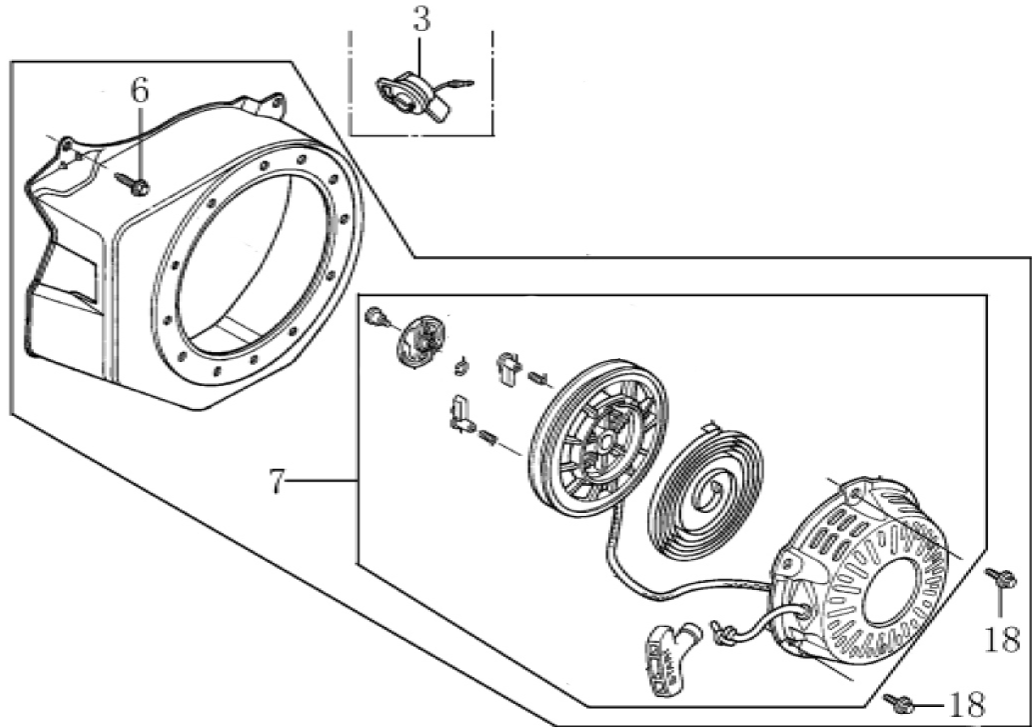

ITEM	PART NO.	QTY.	DESCRIPTION
2	0J35220166	1	SEAL, OIL
3	0J35220164	2	WASHER, DRAIN PLUG
4	0J35220111	2	BOLT, DRAIN PLUG
5	0G84420112	1	ALERT UNIT, OIL

ITEM	PART NO.	QTY.	DESCRIPTION
6	0J35220157	1	BOLT, FLANGE
7	0J35220154	1	SWITCH, OIL LEVEL
15	0J35220160	1	BOLT, STUD, EXHAUST

Rocker/Camshaft Assy.

ITEM	PART NO.	QTY.	DESCRIPTION
1	0G84420170	2	NUT, PIVOT ADJUSTING
2	0G84420171	2	PIVOT, ROCKER ARM
6	0J35220121	2	ROD, PUSH
7	0J35220122	2	LIFTER, VALVE
8	0J35230114	2	ROTATOR, VALVE

ITEM	PART NO.	QTY.	DESCRIPTION
9	0J35220118	2	RETAINER, VALVE SPRING
10	0J35220117	2	SPRING, VALVE
11	0H95590111	1	SEAL, GUIDE
12	0J35220175	1	VALVE, COMP
14	0J35220120	2	ROCKER ARM, COMP.

196cc ENGINE

Starter

ITEM	PART NO.	QTY.	DESCRIPTION
3	0G9911	1	SWITCH ASSY., ENGINE STOP
6	0J35220157	4	BOLT, FLANGE

ITEM	PART NO.	QTY.	DESCRIPTION
7	0J35220150	1	STARTER ASSY.
18	0G84420241	3	BOLT, FLANGE

Shroud

ITEM	PART NO.	QTY.	DESCRIPTION
1	0G84420241	2	BOLT, FLANGE
2	0H95590112	1	SHROUD COMP
3	0J35220125	1	PLATE, SIDE