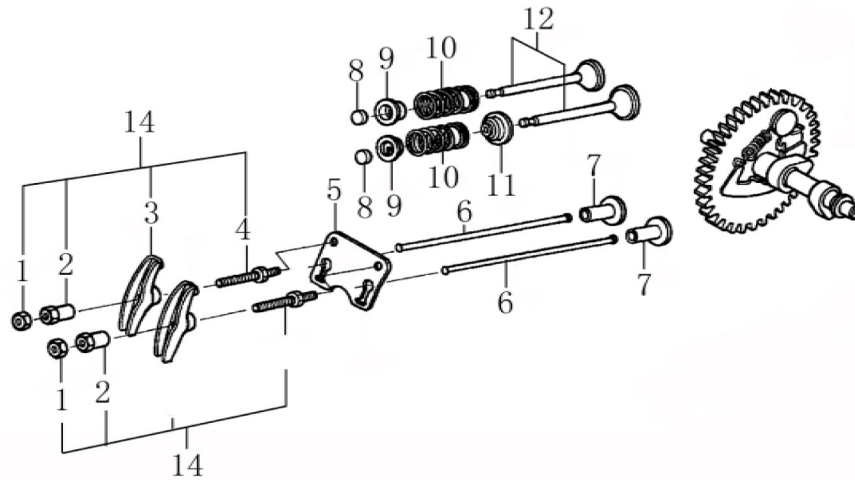

ITEM	PART NO.	QTY.	DESCRIPTION
6	0J00620106	1	PLUG, SPARK
7	0J35220158	4	BOLT, FLANGE
8	0J35220115	1	PACKING, HEAD COVER
9	0J35220114	1	COVER COMP., HEAD
10	0G84420217	4	BOLT, FLANGE

196cc ENGINE

Crankcase

ITEM	PART NO.	QTY.	DESCRIPTION
2	0J35220166	1	SEAL, OIL
3	0J35220164	2	WASHER, DRAIN PLUG
4	0J35220111	2	BOLT, DRAIN PLUG
5	0G84420112	1	ALERT UNIT, OIL

ITEM	PART NO.	QTY.	DESCRIPTION
6	0J35220157	1	BOLT, FLANGE
7	0J35220154	1	SWITCH, OIL LEVEL
15	0J35220160	1	BOLT, STUD, EXHAUST

Rocker/Camshaft Assy.

ITEM	PART NO.	QTY.	DESCRIPTION
1	0G84420170	2	NUT, PIVOT ADJUSTING
2	0G84420171	2	PIVOT, ROCKER ARM
6	0J35220121	2	ROD, PUSH
7	0J35220122	2	LIFTER, VALVE
8	0J35230114	2	ROTATOR, VALVE

ITEM	PART NO.	QTY.	DESCRIPTION
6	0J35220173	2	CLIP, TUBE
7	0J35220167	1	TUBE, FUEL
8	0G84420268	1	BOLT, FLANGE
9	0J35220171	2	WASHER, RUBBER