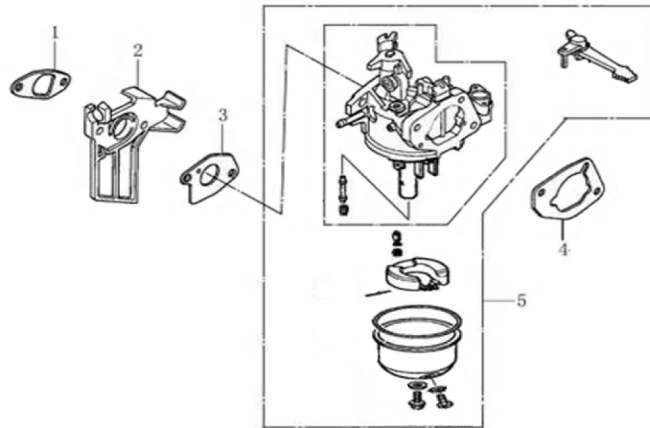

Rocker/Camshaft Assy.

ITEM	PART NO.	QTY.	DESCRIPTION
1	0G84420170	2	NUT, PIVOT ADJUSTING
2	0G84420171	2	PIVOT, ROCKER ARM
6	0J35220121	2	ROD, PUSH
7	0J35220122	2	LIFTER, VALVE
8	0J35230114	2	ROTATOR, VALVE

ITEM	PART NO.	QTY.	DESCRIPTION
9	0J35220118	2	RETAINER, VALVE SPRING
10	0J35220117	2	SPRING, VALVE
11	0H95590111	1	SEAL, GUIDE
12	0J35220175	1	VALVE, COMP
14	0J35220120	2	ROCKER ARM, COMP.

196cc ENGINE

Starter

ITEM	PART NO.	QTY.	DESCRIPTION
3	0G9911	1	SWITCH ASSY., ENGINE STOP
6	0J35220157	4	BOLT, FLANGE

ITEM	PART NO.	QTY.	DESCRIPTION
7	0J35220150	1	STARTER ASSY.
18	0G84420241	3	BOLT, FLANGE

Shroud

ITEM	PART NO.	QTY.	DESCRIPTION
1	0G84420241	2	BOLT, FLANGE
2	0H95590112	1	SHROUD COMP
3	0J35220125	1	PLATE, SIDE

ITEM	PART NO.	QTY.	DESCRIPTION
5	0J35220116	1	CLIP, HARNESS
6	0J35220156	1	BOLT, FLANGE

196cc ENGINE

Carburetor

ITEM	PART NO.	QTY.	DESCRIPTION
1	0J35220128	1	GASKET, INSULATOR
2	0J35220130	1	INSULATOR, CARBURETOR
3	0J35220127	1	GASKET, CARBURETOR