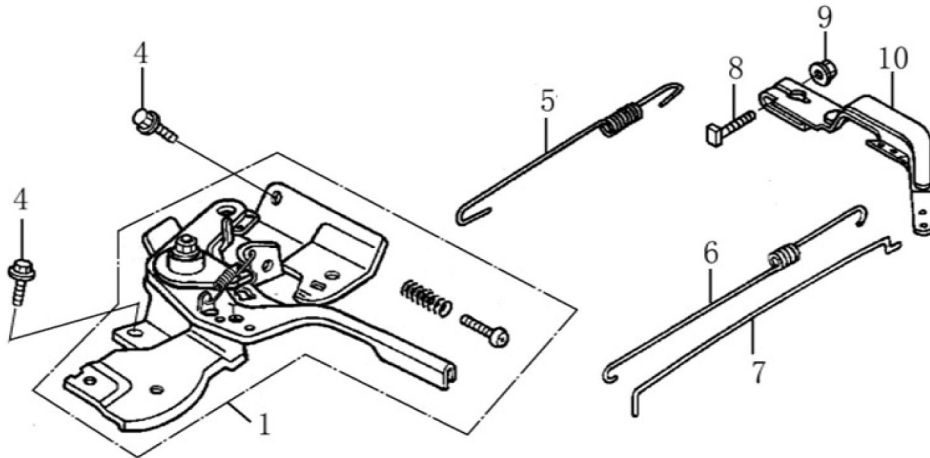

Rocker/Camshaft Assy.

ITEM	PART NO.	QTY.	DESCRIPTION
1	0G84420170	2	NUT, PIVOT ADJUSTING
2	0G84420171	2	PIVOT, ROCKER ARM
6	0J35220121	2	ROD, PUSH
7	0J35220122	2	LIFTER, VALVE
8	0J35230114	2	ROTATOR, VALVE

ITEM	PART NO.	QTY.	DESCRIPTION
4	0J35220129	1	SPACER COMP., AIR CLEANER
5	0J35220126	1	CARBURETOR

Flywheel and Ignition

ITEM	PART NO.	QTY.	DESCRIPTION
2	0J35220153	1	COIL ASSY, IGNITION
4	0G84420268	2	BOLT, FLANGE
5	0J35220152	1	FLYWHEEL COMP.

ITEM	PART NO.	QTY.	DESCRIPTION
11	0J35220123	1	FAN, COOLING
12	0J35220151	1	PULLEY, STARTER
13	0J35220162	1	NUT, SPECIAL

196cc ENGINE

Control

ITEM	PART NO.	QTY.	DESCRIPTION
1	0J35220139	1	CONTROL ASSY.
4	0J35220157	2	BOLT, FLANGE
5	0H95590117	1	SPRING, GOVERNOR
6	0J35220137	1	SPRING, THROTTLE RETURN