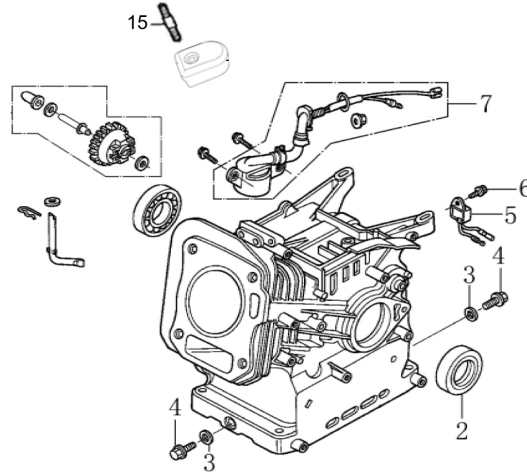

GENERAC®

Manual Start
Power Washer

196cc Engine Parts Manual

Cylinder Head

ITEM	PART NO.	QTY.	DESCRIPTION
1	0H95590110	1	HEAD COMP, CYLINDER
2	0J35220159	2	BOLT, STUD, INTAKE
3	0J35220165	2	PIN, DOWEL
4	0J35220113	1	GASKET, CYLINDER
5	0G84420210	2	BOLT, STUD EXHAUST

ITEM	PART NO.	QTY.	DESCRIPTION
6	0J00620106	1	PLUG, SPARK
7	0J35220158	4	BOLT, FLANGE
8	0J35220115	1	PACKING, HEAD COVER
9	0J35220114	1	COVER COMP., HEAD
10	0G84420217	4	BOLT, FLANGE

196cc ENGINE

Crankcase

ITEM	PART NO.	QTY.	DESCRIPTION
2	0J35220166	1	SEAL, OIL
3	0J35220164	2	WASHER, DRAIN PLUG
4	0J35220111	2	BOLT, DRAIN PLUG
5	0G84420112	1	ALERT UNIT, OIL

ITEM	PART NO.	QTY.	DESCRIPTION
6	0J35220157	1	BOLT, FLANGE
7	0J35220154	1	SWITCH, OIL LEVEL
15	0J35220160	1	BOLT, STUD, EXHAUST

Rocker/Camshaft Assy.

ITEM	PART NO.	QTY.	DESCRIPTION
1	0G84420170	2	NUT, PIVOT ADJUSTING
2	0G84420171	2	PIVOT, ROCKER ARM
6	0J35220121	2	ROD, PUSH
7	0J35220122	2	LIFTER, VALVE
8	0J35230114	2	ROTATOR, VALVE