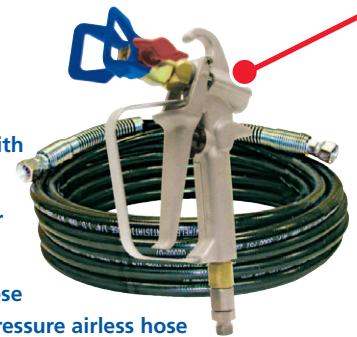

- Equipped with prime booster to get started quickly
- Works with 1 or 5 gallon buckets
- Large suction filter extends valve and tip life

TEFC Electric Motor

- Totally Enclosed Fan Cooled design for safe operation
- Lifetime warranty
- Sprays a variety of coatings: oil-based stain, latex, oil-based paint, primers, roof coatings

Ergonomic spray gun

- Built with Quadraflow tip for precise spray pattern, less clogging and less overspray
- Metal gun body with hose swivel to reduce fatigue
- Contractor tested for comfortable, long term use

INCLUDES:

- Spray gun with .017" tip and hose swivel
- Hose adapter for two gun operation
- 5 ft. Whip hose
- 50 ft. High pressure airless hose

Package Specifications

| Model No. | Carton Length | Carton Width | Carton Height | Unit Weight | UPC: 045564 |
|-----------|---------------|--------------|---------------|-------------|-------------|
| PS271J | 24.4" | 19.9" | 25" | 71 lbs. | 61572-7 |