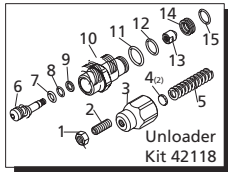

Repair Kits

Pos	Code	Description	Qty.	Pos	Code	Description	Qty.	Legend		
1	1980300	Nut M6	1	32	2840010	Pump housing	○□ 1	For ○	For ●	For □
2	392840	Grub screw M6x16	1	2840230	Pump housing	● 1	RMW2.5G25	RMW2.5G26D-F7	RMW2G20	
3	2760480	Handle insert	1	800220	Head bolt M8x45	(221 in/lbs) ○● 3	RMW2.5G27		RMW2G23B	
4	1980220	Plate spring	2	380410	Head bolt M8x45	(221 in/lbs) □ 3			RMW2G24	
5	2760410	Spring	1	34	2840270	Suction fitting 3/4" NH	1		RMW2G25	
6	2760400	Valve piston	1	35	2840250	Suction extension	1		RMW2.2G20D	
7	2260100	O-Ring ø6.02x2.62	1	36	7369	Inlet filter	1			
8	660190	O-Ring ø6.07x1.78	1	37	1460430	O-Ring ø4x2.5	1			
9	2760210	Ring	1	38	2840350	Jet	1			
10	2840750	Piston guide	1	39	1343580	Spring	1			
11	740290	O-Ring ø14x1.78	5	40	800560	O-Ring ø8.73x1.78	2			
12	820510	O-Ring ø10.82x1.78	1	41	2840340	Detergent injector	1			
13	2840760	By-pass jet	1	42	2840260	Outlet extension	1			
14	2840770	Seat	1	43	2840060	Spring	3			
15	1470210	O-Ring ø9x1	1	44	2840530	Piston	○ 3			
16	851100	Grub screw M5x5	1	2840040	Piston	□ 3				
17	1982520	Hose nipple	1	45	2840050	Ring	3			
18	480480	O-Ring ø4.48x1.78	1	46	1980130	Thrust washer	1			
19	1250280	Ball	1	47	1980250	Bearing	1			
20	1560520	Spring	1	48	1980240	Thrust washer	1			
21	2840830	Screw	1	2840430	Hollow shaft	□ 1				
22	1060100	Ball - (EZ start pump only)	1	2840800	Hollow shaft	○ 1				
23	2840450	Spring - (EZ start pump only)	1	2840570	Hollow shaft	● 1				
24	2840440	Seat - (EZ start pump only)	1	50	161060	Rear bearing	1			
25	2840130	Plug (221 in/lbs)	3	51	161050	Circlip øi72	1			
26	2849050	Complete valve - Brass	○● 6	52	2840310	Seal	1			
27	2849051	Complete valve - Brass	□ 6	53	770590	O-Ring ø23.52x1.78	▲ 3			
28	2840020	Pump head - Alum. Anodized	□ 1	54	2840550	Bushing	▲ 3			
29	2840021	Pump Head - Alum. non-Anodized	□ 1	55	2840890	O-Ring ø14x2	2			
30	2840860	Pump head - Brass	○● 1	56	600180	O-Ring ø 4.48x1.78	1			
31	2840660	Pump head - Brass	○● 1	57	42518	Complete head	1			
	2200141	Gasket	3							
	2840561	Bushing - Plastic	○□ 3							
	2840540	Bushing - Brass top	○ 3							
	2840090	Bushing - Brass bottom	○ 3							
	30	1683500	Seal							
	31	1980740	Plug 3/8" G - Brass							
					AR64545	Oil	1			
						OIL CAPACITY - 2.2 OZ				