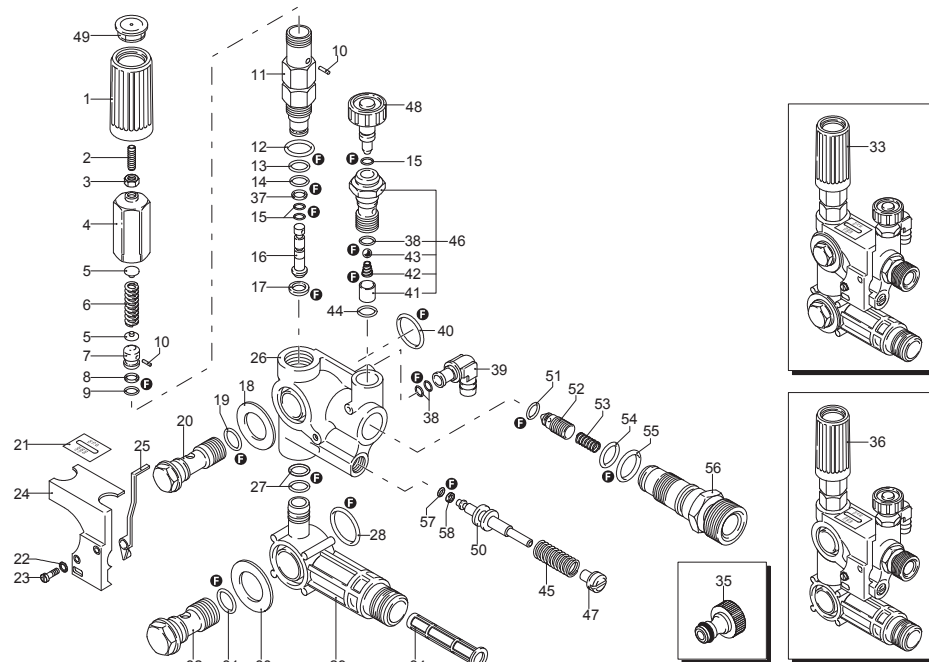

**Body**

**Motor**

**Pump**

**Unloader**

Pos	Code	Description	Qty	Pos	Code	Description	Qty	Pos	Code	Description	Qty	
<b>Body</b>				<b>Pump (cont.)</b>				<b>Unloader (cont.)</b>				
1	1260279	Casing	1	31	680570	Screw	6	52	1540170	Shutter	1	
	1272810	Front casing (TSS-HOT)	1	32	180101	O-Ring	1	53	1080091	Spring	1	
	1264629	Front casing (TSS)	1	33	820361	Plug	1	54	394280	O-Ring	1	
2	1261551	Screw	8	34	1980740	Plug	2	55	1200690	O-Ring	1	
3	180030	Screw	4	35	740290	O-Ring	2	56	1270091	Injector	1	
4	1260710	Handle	1	36	1320340	Ring	3	57	1260820	O-Ring	1	
5	1261760	Fan cowling	1	37	1780720	Water seal	3	58	1264070	Ring	1	
6	1269115	Hose assembly	1	38	1320351	Piston guide	3		2040	Gasket kit pump side	1	
7	1264629	Casing	1	39	1260420	O-Ring	3		2697	Unloader	1	
8	1260470	Screw	4	40	1260450	Water seal	3					
9	1260830	Foot	2	41	1260460	Oil seal	3					
10	1341030	Filter	1	42	620301	Plug	1					
11	1260780	Screw	4	A	1864	Valve kit	1					
12	1262790	Detergent hose	1	B	2628	Piston kit	1					
				C	1872	Oil seal kit	1					
					2520	Cold Water seal kit	1					
					2029	Hot Water seal kit Viton	1					
					2815	Hot Water seal kit 180°	1					
				<b>Unloader</b>								
				1	1981780	Knob	1					
				2	1980470	Screw	1					
				3	1980300	Nut	1					
				4	1980390	Insert	1					
				5	1980220	Wobble plate	2					
				6	1271070	Spring	1					
				7	1080041	Piston	1					
				8	1080401	Ring	1					
				9	1080250	O-Ring	1					
				10	1080070	Pin	2					
				11	1980210	Piston guide	1					
				12	880830	O-Ring	1					
				13	740290	O-Ring	1					
				14	800560	O-Ring	1					
				15	1080190	O-Ring	3					
				16	1271160	Piston	1					
				17	1080121	Seat	1					
				18	1260570	Washer	1					
				19	390080	O-Ring	1					
				20	1540272	Screw	1					
				21	1270790	Plate	1					
				22	395370	Washer	2					
				23	395270	Screw	2					
				24	1260530	Cover	1					
				25	1260520	Table of contents	1					
				26	1270080	Valve body	1					
				27	770140	O-Ring	2					
				28	1180140	O-Ring	1					
				29	1260540	Suction fitting	1					
				30	1260560	Washer	1					
				31	880270	O-Ring	1					
				32	2260420	Screw	1					
				33	2980	Complete valve	1					
				34	1260660	Filter	1					
				35	1270940	Fitting	1					
				36	1279211	Combiset assembly	1					
				37	1271170	Ring	1					
				38	480480	O-Ring	3					
				39	1260670	Fitting	1					
				40	720030	O-Ring	1					
				41	1262940	Bushing	1					
				42	1250270	Spring	1					
				43	1250280	Ball	1					
				44	880840	O-Ring	1					
				45	1264090	Spring	1					
				46	1269041	Injector	1					
				47	1264080	Plug	1					
				48	1269010	Knob	1					
				49	1981770	Cap	1					
				50	1264060	Piston	1					
				51	1460430	O-Ring	1					
								<b>TSS-HOT Units</b>				
								1549027	Minimatic IDR TSS	1		
								2360760	Unloader knob	1		
								GF3433	Inlet coupling	1		
								1560600	Inlet fitting for filter	1		
								1340260	Filter	1		
								1122260	Adapter M22x3/8" F	1		
								2022201	Fork for TSS box	1		
								2500550	Pin	1		
								<b>Kits</b>				
								<div style="border: 1px solid black; padding: 5px; width: 100px; height: 100px; display: flex; align-items: center; justify-content: center;"> <span style="font-size: 24px; margin-right: 5px;">A</span>  </div>				
								<div style="border: 1px solid black; padding: 5px; width: 100px; height: 100px; display: flex; align-items: center; justify-content: center;"> <span style="font-size: 24px; margin-right: 5px;">B</span>  </div>				
								<div style="border: 1px solid black; padding: 5px; width: 100px; height: 100px; display: flex; align-items: center; justify-content: center;"> <span style="font-size: 24px; margin-right: 5px;">C</span>  </div>				
								<div style="border: 1px solid black; padding: 5px; width: 100px; height: 100px; display: flex; align-items: center; justify-content: center;"> <span style="font-size: 24px; margin-right: 5px;">E</span>  </div>				
								<div style="border: 1px solid black; padding: 5px; width: 100px; height: 100px; display: flex; align-items: center; justify-content: center;"> <span style="font-size: 24px; margin-right: 5px;">F</span>  </div>				
								<b>Legend</b>				
								AR620				
								AR630				
								AR630HOT				
								AR630TSS				
								AR630TSS-HOT				
1	1260760	Screw	6									
2	1269101	Cover	1									
3	1260040	Oil seal	1									
4	1260480	Plug	1									
5	1260790	Ring	1									
6	1320370	Bearing	1									
7	1320330	Bushing	1									
8	1260190	Shaft	1									
9	1320370	Bearing	1									
10	1260770	Ring	1									
11	1260790	Ring	1									
12	1260750	Ring	1									
13	1380520	Key	1									
14	1260080	Pin	3									
15	1260070	Piston	3									
16	1260091	Plate	3									
17	480480	O-Ring	3									
18	1260210	Piston	3									
19	1260100	Washer	3									
20	1260110	Nut	3									
21	1320140	Connecting-rod	3									
22	1260162	Plug	6									
23	960190	O-Ring	6									
24	1269050	Complete valve	6									
	1864	Complete valve kit	1									
25	880830	O-Ring	6									
26	1262220	Head Aluminum (AR620)	1									
	1320022	Head Brass (AR630)	1									
27	1260012	Pump body	1									
28	1269222	Head assembly	1									
29	1266740	Oil seal	1									
30	1381550	Washer	6									