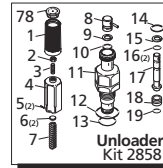

**Repair Kits**

Pos	Code	Description	Qty	Pos	Code	Description	Qty	Pos	Code	Description	Qty
1	1981780	Knob	1	36	394280	O-Ring ø12.42x1.78	1	83	1981801	Spring - EZ Start	1
2	1980300	Nut	1	37	1200690	O-Ring ø15.6x1.78	1		AR64545	Oil	1
3	1980470	Adjusting screw	1	38	1270141	Injector adapter	1			OIL CAPACITY - 4.5 OZ	
4	1980390	Handle insert	1	40	1989050	Inlet valve	3				
4	1980540	Handle insert - EZ Start	1	41	1342761	Gasket	3				
5	1080070	Pin	2	42	1981570	Piston guide	3				
6	1980220	Plate spring	2	43	770260	O-Ring ø23.52x1.78	3				
7	1271070	Spring	1	44	1260440	Gasket	3				
8	1080041	Upper piston	1	45	1981580	Ring	3				
9	1080401	Back-up ring	1	46	1980410	Oil seal	3				
10	1080250	O-Ring ø7.66x1.78	1	47	770090	O-Ring ø5.28x1.78	1				
11	1980210	Piston guide	1	48	1480010	Pump housing	1				
12	880830	O-Ring ø15.54x2.62	7	48	1981260	Pump housing anodized	1				
13	740290	O-Ring ø14x1.78	1	49	740290	O-Ring ø14x1.78	1				
14	800560	O-Ring ø8.73x1.78	1	50	1980380	Oil cap	1				
15	1271170	Back-up ring	1	53	180030	Bolt M8x20	4				
16	1080190	O-Ring ø2.9x1.78	2	54	1981140	Spring	3				
17	1271160	Lower piston	1	55	1981120	Piston	3				
18	1980200	Valve seat	1	56	1980150	Spring retainer	3				
19	1470210	O-Ring ø9x1	1	57	1983100	Rail	1				
20	880581	Plug 1/4" G	2	58	1980250	Bearing	1				
21	820510	O-Ring ø10.82x1.78	2	59	1980240	Thrust washer	1				
22	620301	Plug 1/8" G	1	61	1982710	Hollow shaft	● 1				
23	1980310	Head bolt M10x65	(443 in/lbs) 3	61	1982810	Hollow shaft	■ 1				
24	650530	Lockwasher	3	61	1982840	Hollow shaft	▲ 1				
25	1982450	Pump head brass	1	63	1980340	O-Ring ø83.8x2.62	1				
25	1982740	Pump head - EZ Start	1	64	1981420	Flange F7	1				
26	1260162	Valve cap	(443 in/lbs) 3	64	1982940	Flange anodized	1				
27	960160	O-Ring ø17.86x2.62	3	65	1982360	Rear bearing	1				
28	1269050	Valve assembly	3	66	1140380	Seal	1				
29	1982520	Hose tail	1	67	1980430	Spacer	3				
30	480480	O-Ring ø4.48x1.78	1	77	1981130	Plunger shoe	3				
31	1250280	Ball	1	78	1981770	Knob plug	1				
32	1560520	Spring	1	79	1982560	Screw TE M6x8 - EZ Start	1				
33	1460430	O-Ring ø4x2.5	1	80	1982570	Washer Ø16.3 - EZ Start	1				
34	1540170	Check valve	1	81	1982440	Crub screw M8x8 - EZ Start	1				
35	1080091	Spring	1	82	1982240	Ball - EZ Start	1				