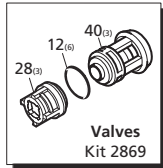

**Repair Kits**

Pos	Code	Description	Qty	Pos	Code	Description	Qty	Pos	Code	Description	Qty
1	1981780	Knob	1	36	394280	O-Ring ø12.42x1.78	1	83	1981801	Spring - EZ Start	1
2	1980300	Nut	1	37	1200690	O-Ring ø15.6x1.78	1		AR64545	Oil	1
3	1980470	Adjusting screw	1	38	1270141	Injector adapter	1			OIL CAPACITY - 4.5 OZ	
4	1980390	Handle insert	1	40	1989050	Inlet valve	3				
4	1980540	Handle insert - EZ Start	1	41	1342761	Gasket	3				
5	1080070	Pin	2	42	1981570	Piston guide	3				
6	1980220	Plate spring	2	43	770260	O-Ring ø23.52x1.78	3				
7	1271070	Spring	1	44	1260440	Gasket	3				
8	1080041	Upper piston	1	45	1981580	Ring	3				
9	1080401	Back-up ring	1	46	1980410	Oil seal	3				
10	1080250	O-Ring ø7.66x1.78	1	47	770090	O-Ring ø5.28x1.78	1				
11	1980210	Piston guide	1	48	1480010	Pump housing	1				
12	880830	O-Ring ø15.54x2.62	7	48	1981260	Pump housing anodized	1				
13	740290	O-Ring ø14x1.78	1	49	740290	O-Ring ø14x1.78	1				
14	800560	O-Ring ø8.73x1.78	1	50	1980380	Oil cap	1				
15	1271170	Back-up ring	1	53	180030	Bolt M8x20	4				
16	1080190	O-Ring ø2.9x1.78	2	54	1981140	Spring	3				
17	1271160	Lower piston	1	55	1981120	Piston	3				
18	1980200	Valve seat	1	56	1980150	Spring retainer	3				
19	1470210	O-Ring ø9x1	1	57	1983100	Rail	1				
20	880581	Plug 1/4" G	2	58	1980250	Bearing	1				
21	820510	O-Ring ø10.82x1.78	2	59	1980240	Thrust washer	1				
22	620301	Plug 1/8" G	1	61	1982710	Hollow shaft	● 1				
23	1980310	Head bolt M10x65	(443 in/lbs) 3	61	1982810	Hollow shaft	■ 1				
24	650530	Lockwasher	3	61	1982840	Hollow shaft	▲ 1				
25	1982450	Pump head brass	1	63	1980340	O-Ring ø83.8x2.62	1				
25	1982740	Pump head - EZ Start	1	64	1981420	Flange F7	1				
26	1260162	Valve cap	(443 in/lbs) 3	64	1982940	Flange anodized	1				
27	960160	O-Ring ø17.86x2.62	3	65	1982360	Rear bearing	1				
28	1269050	Valve assembly	3	66	1140380	Seal	1				
29	1982520	Hose tail	1	67	1980430	Spacer	3				
30	480480	O-Ring ø4.48x1.78	1	77	1981130	Plunger shoe	3				
31	1250280	Ball	1	78	1981770	Knob plug	1				
32	1560520	Spring	1	79	1982560	Screw TE M6x8 - EZ Start	1				
33	1460430	O-Ring ø4x2.5	1	80	1982570	Washer Ø16.3 - EZ Start	1				
34	1540170	Check valve	1	81	1982440	Crub screw M8x8 - EZ Start	1				
35	1080091	Spring	1	82	1982240	Ball - EZ Start	1				