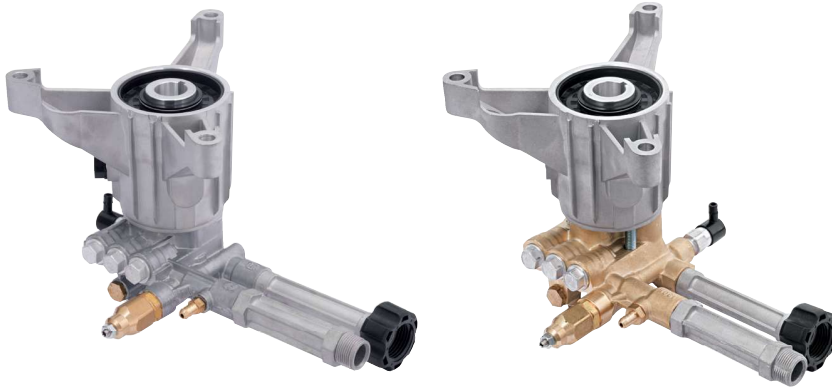

RMW

HOLLOW SHAFT PUMP

***Note:**

- SX Style - left handed pumps have a hole in the leg opposite of the unloader.
- Non-SX Style - right handed pumps have a hole in the leg on the same side as the unloader.

Residential

140° F - Max Water Temp
 3/4" GHA - Inlet Thread
 22mm x 14 M - Discharge Thread
 2.2 oz - Oil Capacity

● aluminum head

● brass head

○ thermal relief valve

● easy start valve

D version

MOD	MAX	MAX		lb NET	BORE DIA	STROKE	CRANKSHAFT ID STAMP	LIST PRICE				
	l/min	gpm	bar	psi	ebhp	rpm	lbs	mm	mm		\$	
RMW 3400rpm D version 7/8" with Vertical Gas Flange												
RMW2G25D	● ○	7.6	2	172	2500	3.4	3400	7.7	12	7.58	7	\$398.95
RMW22G24-EZ	● ○ ●	8.3	2.2	166	2400	3.6	3400	7.3	12	8.3	5	\$280.92
RMW22G24-EZ-SX	● ○ ●	8.3	2.2	166	2400	3.6	3400	7.3	12	8.3	5	\$280.92
RMW25G25D	● ○	9.5	2.5	172	2500	4.3	3400	7.7	12	9.7	1	\$398.95
RMW25G26D-F7 *	● ○	9.5	2.5	180	2600	4.8	3400	7.7	12	8.3	5	\$430.83
RMW25G28DF7EZ-TRV *	● ○ ●	9.5	2.5	173	2800	4.5	3400	7.7	12	9.7	1	\$398.95
RMW25G28-EZ	● ○ ●	9.5	2.5	193	2800	4.8	3400	7.7	12	9.7	1	\$398.95
RMW25G28-EZ-SX	● ○ ●	9.5	2.5	193	2800	4.8	3400	7.7	12	9.7	1	\$398.95

SX - 180° Rotated Shaft Configuration
 * - 4 Bolt SAE Flange

SPECIAL PARTS / KITS

MOD	DESCRIPTION	LIST PRICE
AR43061	Complete Manifold - aluminum	\$177.79
AR42142	EZ start kit	\$11.34
AR42165	Inlet - with o-ring	\$27.86
AR42166	Outlet - with o-ring	\$13.09
AR42141	Grub screw and washer	\$4.72
AR42125	Chemical injection kit	\$8.96
AR46377	Complete Manifold RMW25G28	\$379.06
AR64545	Oil (4.5 oz)	\$15.47