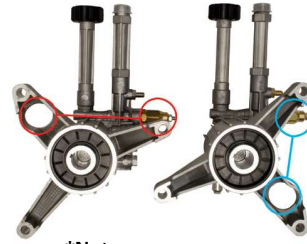

RMW

HOLLOW SHAFT PUMP

***Note:**

- SX Style - left handed pumps have a hole in the leg opposite of the unloader.
- Non-SX Style - right handed pumps have a hole in the leg on the same side as the unloader.

Residential

140° F - Max Water Temp
 3/4" GHA - Inlet Thread
 22mm x 14 M - Discharge Thread
 2.2 oz - Oil Capacity

● aluminum head

● brass head

○ thermal relief valve

● easy start valve

D version

MOD	MAX	MAX		lb NET	BORE DIA	STROKE	CRANKSHAFT ID STAMP	LIST PRICE				
	l/min	gpm	bar	psi	ebhp	rpm	lbs	mm	mm		\$	
RMW 3400rpm D version 7/8" with Vertical Gas Flange												
RMW2G25D	● ○	7.6	2	172	2500	3.4	3400	7.7	12	7.58	7	\$398.95
RMW22G24-EZ	● ○ ●	8.3	2.2	166	2400	3.6	3400	7.3	12	8.3	5	\$280.92
RMW22G24-EZ-SX	● ○ ●	8.3	2.2	166	2400	3.6	3400	7.3	12	8.3	5	\$280.92
RMW25G25D	● ○	9.5	2.5	172	2500	4.3	3400	7.7	12	9.7	1	\$398.95
RMW25G26D-F7 *	● ○	9.5	2.5	180	2600	4.8	3400	7.7	12	8.3	5	\$430.83
RMW25G28DF7EZ-TRV *	● ○ ●	9.5	2.5	173	2800	4.5	3400	7.7	12	9.7	1	\$398.95
RMW25G28-EZ	● ○ ●	9.5	2.5	193	2800	4.8	3400	7.7	12	9.7	1	\$398.95
RMW25G28-EZ-SX	● ○ ●	9.5	2.5	193	2800	4.8	3400	7.7	12	9.7	1	\$398.95

SX - 180° Rotated Shaft Configuration
 * - 4 Bolt SAE Flange

SPECIAL PARTS / KITS

MOD	DESCRIPTION	LIST PRICE
AR43061	Complete Manifold - aluminum	\$177.79
AR42142	EZ start kit	\$11.34
AR42165	Inlet - with o-ring	\$27.86
AR42166	Outlet - with o-ring	\$13.09
AR42141	Grub screw and washer	\$4.72
AR42125	Chemical injection kit	\$8.96
AR46377	Complete Manifold RMW25G28	\$379.06
AR64545	Oil (4.5 oz)	\$15.47