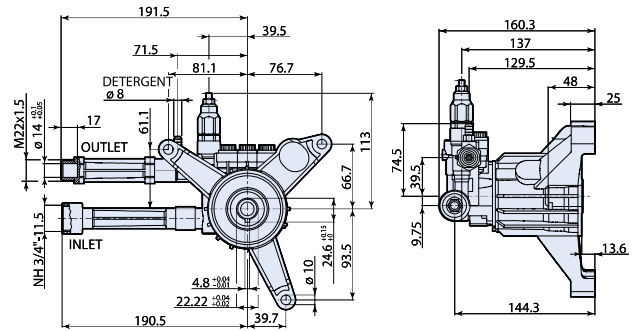

RMW

HOLLOW SHAFT PUMP

***Note:**

- SX Style - left handed pumps have a hole in the leg opposite of the unloader.
- Non-SX Style - right handed pumps have a hole in the leg on the same side as the unloader.

Residential

140° F - Max Water Temp
 3/4" GHA - Inlet Thread
 22mm x 14 M - Discharge Thread
 2.2 oz - Oil Capacity

● aluminum head

● brass head

○ thermal relief valve

● easy start valve

D version

MOD	MAX	MAX		lb NET	BORE DIA	STROKE	CRANKSHAFT ID STAMP	LIST PRICE				
	l/min	gpm	bar	psi	ebhp	rpm	lbs	mm	mm		\$	
RMW 3400rpm D version 7/8" with Vertical Gas Flange												
RMW2G25D	● ○	7.6	2	172	2500	3.4	3400	7.7	12	7.58	7	\$398.95
RMW22G24-EZ	● ○ ●	8.3	2.2	166	2400	3.6	3400	7.3	12	8.3	5	\$280.92
RMW22G24-EZ-SX	● ○ ●	8.3	2.2	166	2400	3.6	3400	7.3	12	8.3	5	\$280.92
RMW25G25D	● ○	9.5	2.5	172	2500	4.3	3400	7.7	12	9.7	1	\$398.95
RMW25G26D-F7 *	● ○	9.5	2.5	180	2600	4.8	3400	7.7	12	8.3	5	\$430.83
RMW25G28DF7EZ-TRV *	● ○ ●	9.5	2.5	173	2800	4.5	3400	7.7	12	9.7	1	\$398.95
RMW25G28-EZ	● ○ ●	9.5	2.5	193	2800	4.8	3400	7.7	12	9.7	1	\$398.95
RMW25G28-EZ-SX	● ○ ●	9.5	2.5	193	2800	4.8	3400	7.7	12	9.7	1	\$398.95

SX - 180° Rotated Shaft Configuration
 * - 4 Bolt SAE Flange

SPECIAL PARTS / KITS

MOD	DESCRIPTION	LIST PRICE
AR43061	Complete Manifold - aluminum	\$177.79
AR42142	EZ start kit	\$11.34
AR42165	Inlet - with o-ring	\$27.86
AR42166	Outlet - with o-ring	\$13.09
AR42141	Grub screw and washer	\$4.72
AR42125	Chemical injection kit	\$8.96
AR46377	Complete Manifold RMW25G28	\$379.06
AR64545	Oil (4.5 oz)	\$15.47