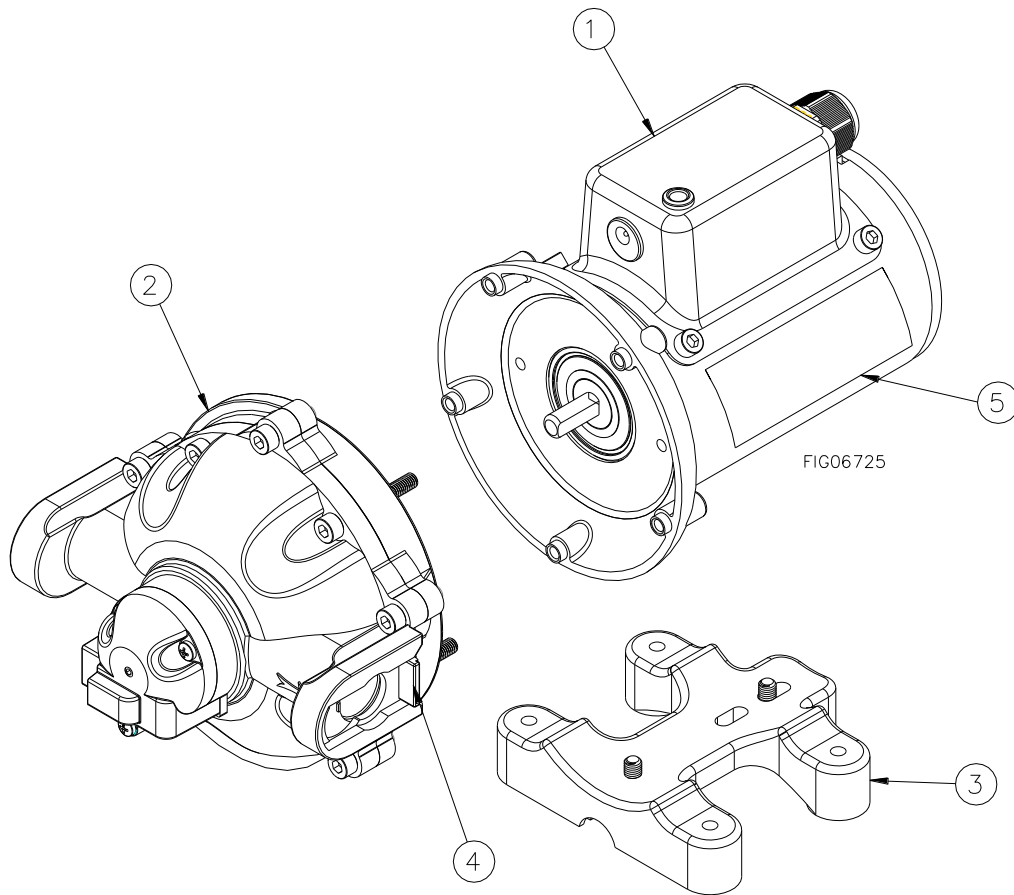

## Pump Breakdown - Exploded View

Ref #	Part #	Description	Qty
1	802274	Motor assembly	1
2	BRSW6007	Pump cartridge	1
3	800428	Base plate assembly	1
4	784449	Quick connect clip, black	1
5	802255	Decal, pump branding	1
N/A	787381	Replacement fuse, 15A	1