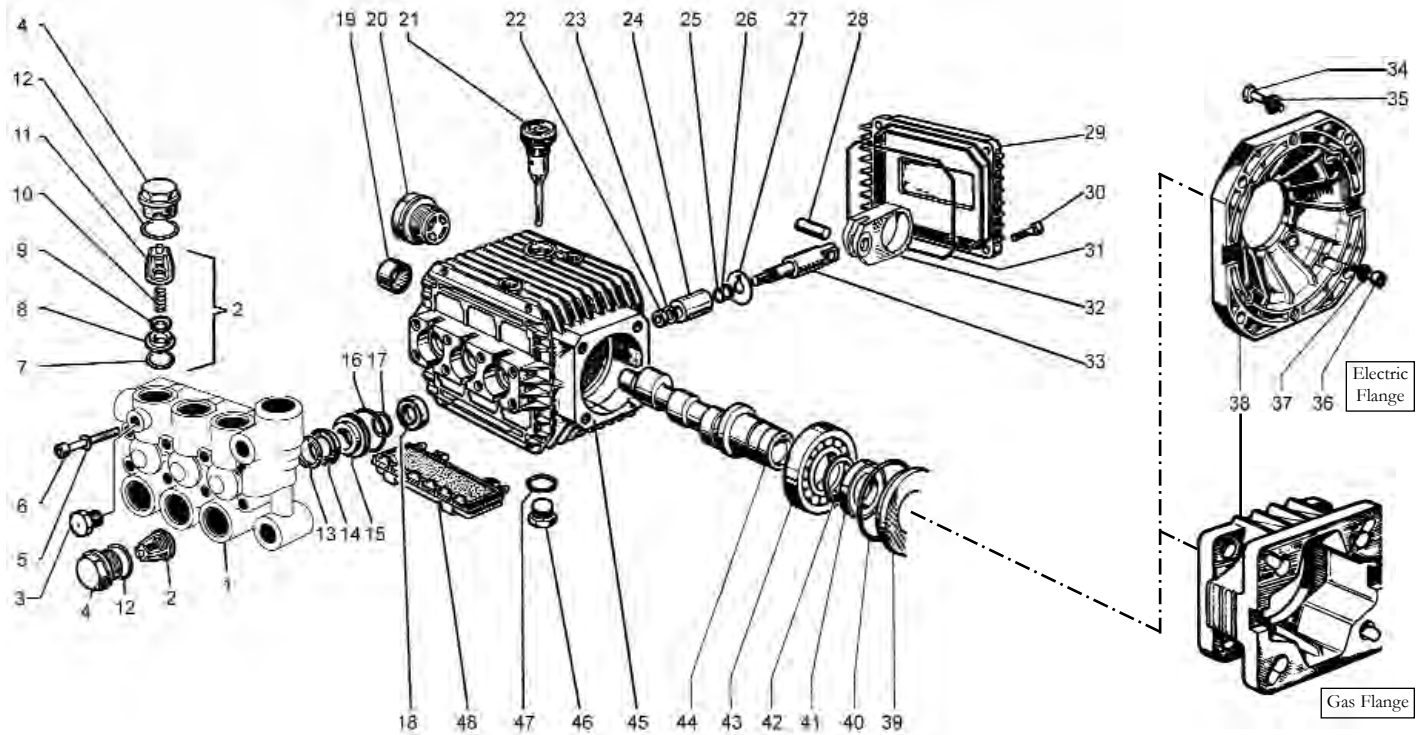

# TT Series (Gas / Electric)

This pump uses 30 wt. oil

## PARTS LIST

Pos.	Code	Description	Kit No.	Qty	Pos.	Code	Description	Kit No.	Qty
1	55120122	Manifold, Alum Nickel		1	25	90357200	O-ring		3
2	N/A	Valve assy, comp	K01	6	26	90502200	Anti-Ext ring		3
3	98204100	Plug 1/4 x 9 G		1	27	96707000	Flinger washer		3
4	98221800	Valve plug		6	28	N/A	Wrist pin		3
5	96693800	Washer		8	29	51160022	Back cover		1
6	99194300	Head bolt		8	30	99186700	Screw		4
7	N/A	O-ring	K01	6	31	N/A	O-ring	K100859	1
8	N/A	Valve seat	K01	6	32	N/A	Connecting rod		3
9	N/A	Valve poppet	K01	6	33	N/A	Piston guide		3
10	N/A	Valve spring	K01	6	34	N/A	Screw		4
11	N/A	Valve cage	K01	6	35	N/A	Washer		4
12	90384700	O-ring		6	36	99186700	Screw		4
13	N/A	Head-ring 15mm	K97	3	37	96693800	Washer		4
14	N/A	HP Packing 15mm	K97	3	38	10034622	Flange, Gas		1
15	51080070	Retainer 15mm		3		10034422	Flange, Electric		1
16	N/A	O-ring	K97	3	39	N/A	Spacer		1
17	N/A	LP seal	K97	3	40	N/A	O-ring	K100859	1
18	N/A	Oil seal	K100859	3	41	N/A	Seal	K100859	1
19	N/A	Needle bearing		1	42	N/A	Clip		1
20	97596800	Sight glass		1	43	N/A	Bearing		1
21	98210300	Dipstick		1	44	N/A	Crankshaft		1
22	92221600	Nut		3	45	N/A	Crankcase		1
23	96700800	Copper washer		3	46	98210000	Plug		3
24	51040009	Plunger 15mm		3	47	90383300	O-ring	K100859	1
					48	51209051	Shield		1