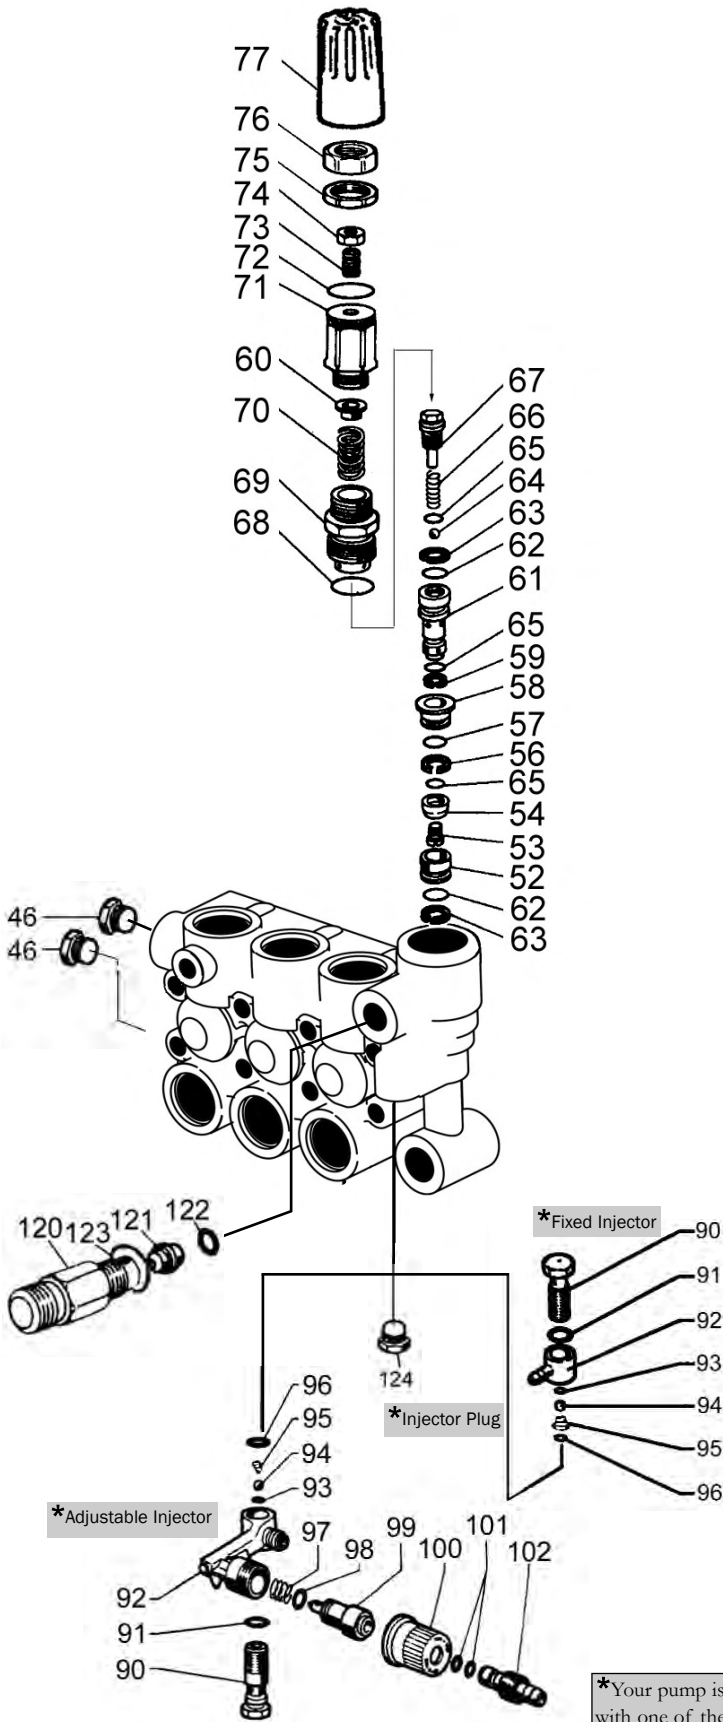

UI Manifold (TT Series)

PARTS LIST

Pos.	Code	Description	Kit No.	Qty
46	98210000	Plug, 3/8		2
52	N/A	Seat	K102	1
53	N/A	Screw	K102	1
54	N/A	Spherical Valve	K102	1
56	N/A	Anti-Ext ring	K102	1
57	N/A	O-ring	K102	1
58	N/A	Guide	K102	1
59	N/A	Anti-Ext ring	K102	1
60	36316970	Spring plate		1
61	N/A	Piston	K102	1
62	N/A	O-ring	K102	2
63	N/A	Anti-Ext ring	K102	2
64	N/A	Ball	K102	1
65	N/A	O-ring	K102	3
66	N/A	Spring	K102	1
67	N/A	Stem	K102	1
68	N/A	O-ring	K102	1
69	N/A	Guide	K102	1
70	94743600	Spring		1
71	36318570	Regulator knob		1
72	90359800	O-ring		1
73	99305400	Set screw, M8		1
74	92221800	Nut, M8		1
75	92293500	Lock nut		1
76	36318670	Lock sleeve		1
77	36322151	Handle		1
90	36256370	Banjo bolt, Injector		1
91	N/A	O-ring	K94	1
92	36318151	Adj Injector		1
	36260451	Fixed Injector		1
93	N/A	O-ring	K94	1
94	N/A	Ball	K94	1
95	N/A	Conical spring	K94	1
96	N/A	O-ring	K94	1
97	N/A	Spring	K94	1
98	90358000	O-ring	K94	1
99	36256470	Shutter		1
100	36256551	Knob		1
101	90357000	O-ring	K94	2
102	36256670	Hose barb		1
120	10014770	M22 Nipple		1
121	10015166	Nozzle 2.0mm (w/injector only)		1
	10007666	Nozzle 2.2mm (w/injector only)		1
122	90382200	O-ring(w/injector only)	K94	1
123	90383200	O-ring	K94	1
124	98205700	Plug, injector M14 x1.5		1

REPAIR KITS

Kit No.	K94 (Injector)	K102 (Unloader)
Item No's included in kit	91,93,94,95, 96,97,98,101, 122,123	52,53,54,55,56, 57,58,59,61,62,63, 64,65,66,67,68,69
Qty	1	1

*Your pump is equipped with one of these 2 types of injectors or a plug