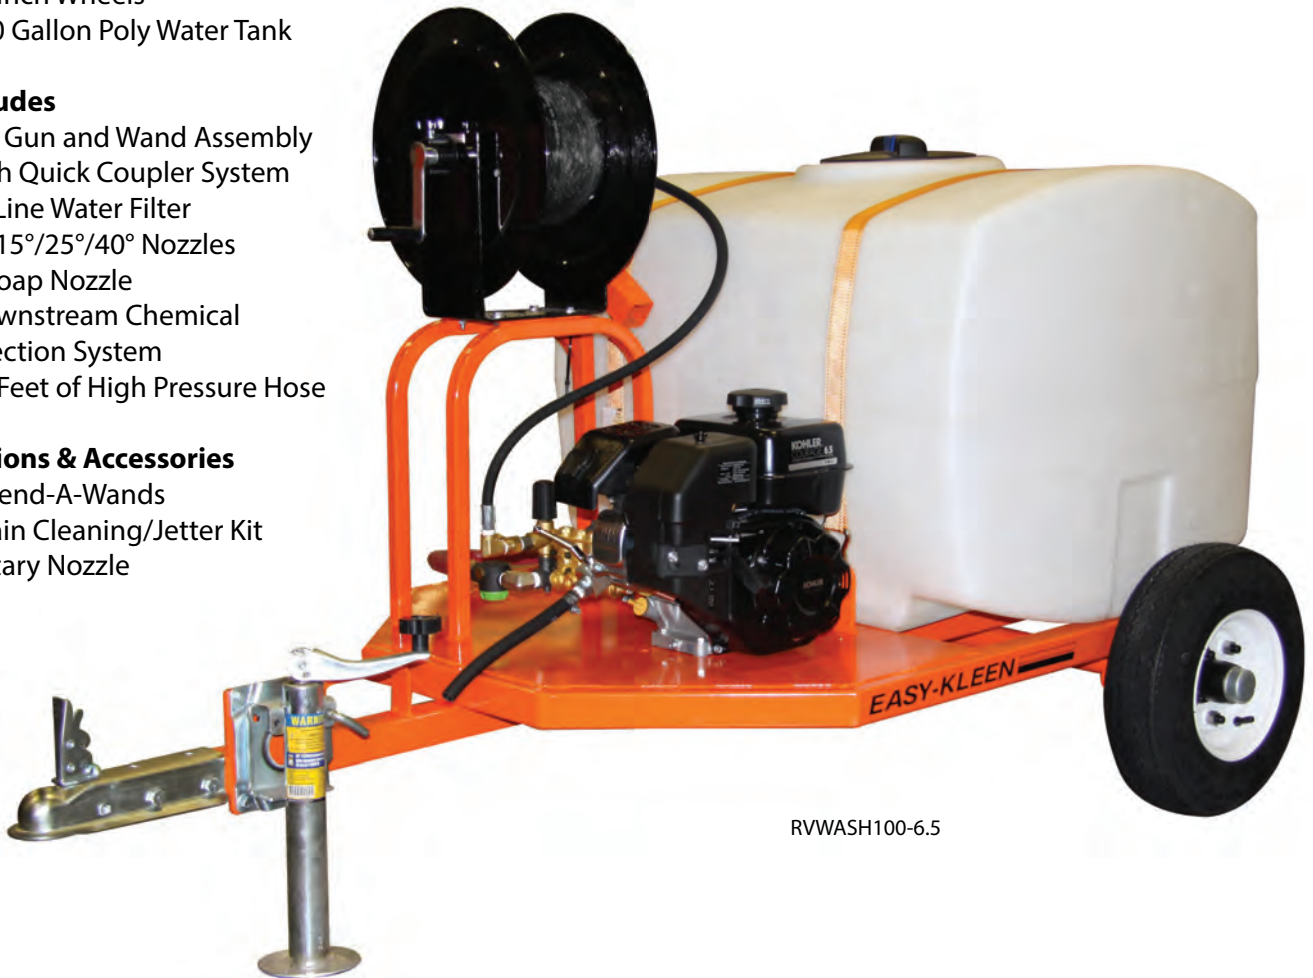

Extend-A-Wand in Use

RVWASH100-6.5

MODEL	GPM	PSI	HP	DRIVE	WATER TANK
RVWASH100-6.5	3	2700	6.5 HP KOHLER	DIRECT	100 GALLON
RVWASH100-14	4	4000	14 HP KOHLER	DIRECT	100 GALLON

1-800-315-5533 • sales@easykleen.com • www.easykleen.com