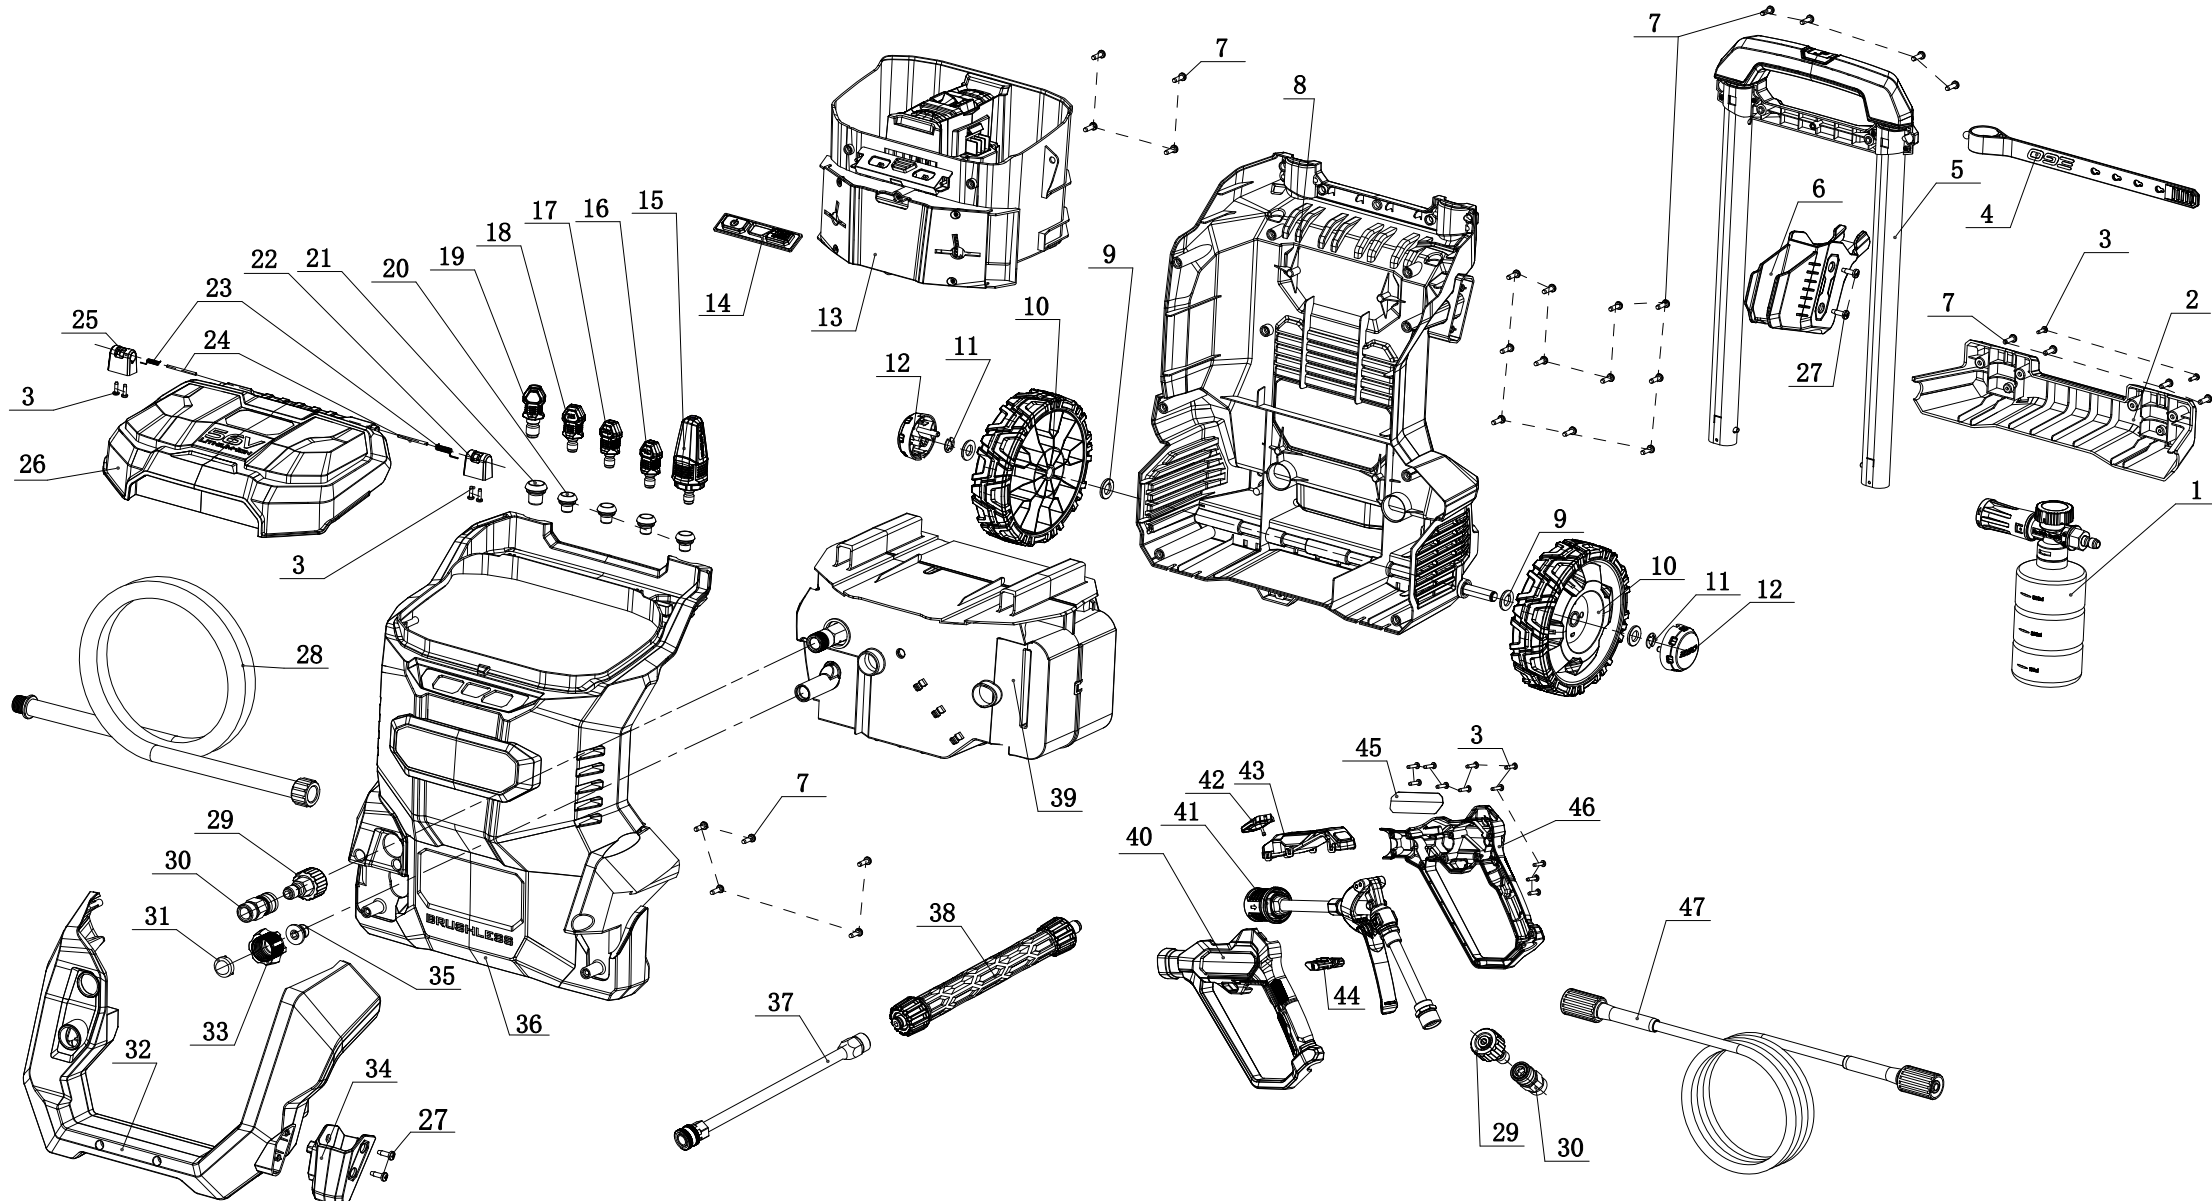

Production Description: HIGH PRESSURE WASHER  
Model Number: HPW3200  
Body Number:  
Version: A  
Issue Date: 2023/10/09

## Service Part List HPW3200 Version A

No.	Product Model#	Part Number	Description	Qty
1	HPW3200	2850936001	FOAM SPRAYER	1
2	HPW3200	3135640001	FIXEDPLATE BOTTOM	1
3	HPW3200	5611243001	st-screw	17
4	HPW3200	3135639001	RIBBON	1
5	HPW3200	2850935001	FIXEDPLATE ASM	1
6	HPW3200	3135638001	GUN RACK	1
7	HPW3200	5611242001	st-screw	22
8	HPW3200	3135637001	BACK-HOUSING	1
9	HPW3200	5651118001	Plain washers	2
10	HPW3200	2850932001	WHEEL	2
11	HPW3200	5660417001	Open retainer ring	2
12	HPW3200	3135636001	WHEEL COVER	2
13	HPW3200	2850929001	Electronic Control System	1
14	HPW3200	3135635001	SWITCH KEY	1
15	HPW3200	2850928001	QUICK-TURBO	1
16	HPW3200	2850927001	40° nozzle	1
17	HPW3200	2850926001	25° nozzle	1
18	HPW3200	2850925001	10° nozzle	1
19	HPW3200	2850924001	Low pressure nozzle	1
20	HPW3200	5690617001	NOZZLE RING D12	4
21	HPW3200	5690616001	NOZZLE RING D15	1
22	HPW3200	3135634001	DOOR BASE R	1
23	HPW3200	3668023001	TORSIONBLB SPRING (R+L)	2
24	HPW3200	5670803001	PIN SHAFT	2
25	HPW3200	3134585001	DOOR BASE L	1
26	HPW3200	2850923001	DOOR	1
27	HPW3200	5611241001	st-screw	4
28	HPW3200	2850922001	INLET HOSE	1
29	HPW3200	5630578001	Conversion Connector	2
30	HPW3200	5630470001	Quick joint	2
31	HPW3200	3403628001	WATER FILTER ASM	1
32	HPW3200	3135633001	EXTEND FEET	1
33	HPW3200	5630579001	SWIVEL-NUT	1
34	HPW3200	3135632001	GUN STOCK	1
35	HPW3200	5611240001	CONNECTOR CORE	1
36	HPW3200	3133593001	FRONT HOUSING	1
37	HPW3200	2850921001	GUN LANCE	1
38	HPW3200	2850919001	MID LANCE	1

39	HPW3200	2850918001	Pump Assembly	1
40	HPW3200	3323815001	LEFT HOUSING ASM	1
41	HPW3200	2850917001	VALVE ASM	1
42	HPW3200	3133592001	BATTERY COVER	1
43	HPW3200	2850916001	CONTROL BOX ASM	1
44	HPW3200	3133495001	LOCK	1
45	HPW3200	2246119001	RIGHT HOUSING LABLE	1
46	HPW3200	3323814001	right HOUSING ASM	1
47	HPW3200	2850915001	High pressure tube	1