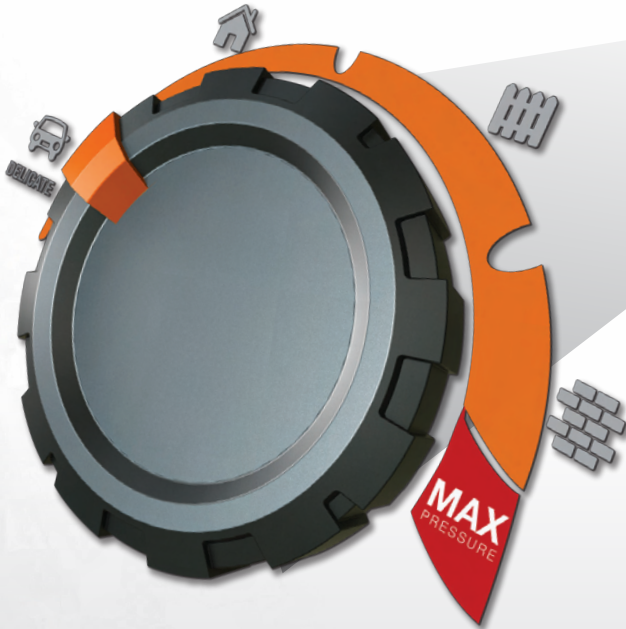

VARIABLE PRESSURE CONTROL

Our innovative PowerDial™ allows you to easily adjust the intensity of the spray to clean a wide range of different surfaces like automobile finishes, aluminum and vinyl siding, decks and fences and the toughest brick and concrete.