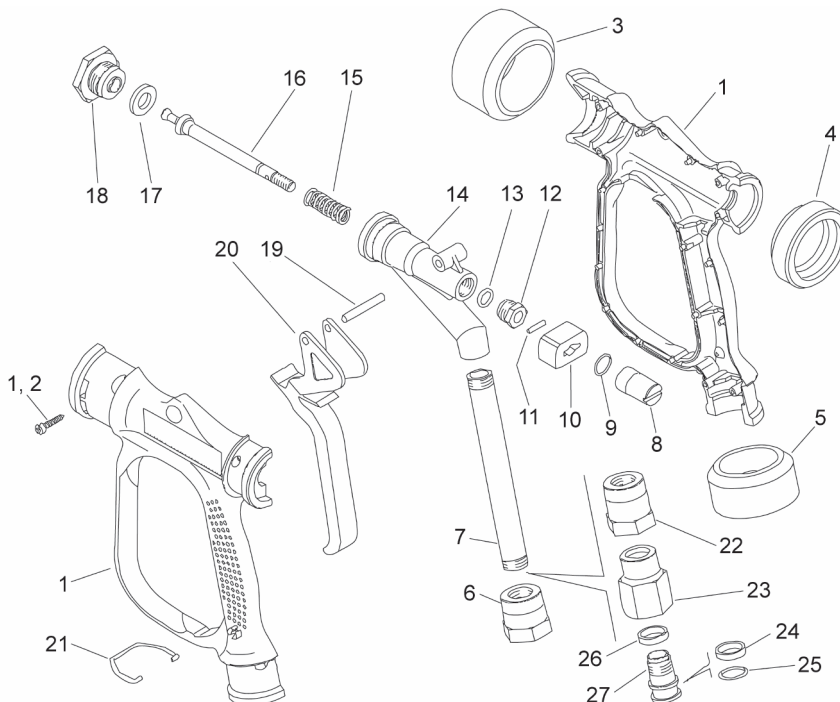

**GENERAL PUMP** *A member of the Interpump Group***YG1635(S)(N)****FEATURES**

- Variable nozzle, trigger controlled
- Adjustable fixed spray pattern from 0° - 60°
- Rubber bumpers protect work from damage
- Durable impact resistant molded handle
- Available with built-in inlet swivel

**High Volume Low Pressure Washdown Gun****SPECIFICATIONS**

Model	YG1635	YG1635S	YG1635N
Maximum Pressure	350 PSI		
Maximum Flow	16 GPM		
Maximum Temperature	195°F		
Inlet Port	1/2" BSP-F		1/2" NPT-F
Nozzle	Variable 0°-60°, Built-in		
Inlet Swivel	No	Yes	No
Weight	32.6 oz	36.9 oz	32.6 oz
Dimensions	9.75" x 6.75"		
Materials	Brass, Buna-N, Plastic		

**APPLICATIONS****Washdown Applications in:**

- Food Processing Facilities
- Beverage and Brewing Plants
- Agriculture and Dairy
- Kitchen and Factories
- Fire Suppression

**PARTS LIST**

Item	Part Number	Description	Qty
1	Y30642024	Pl.housing kit (YG1635)	1
2	Y16307700	3.5 x 18 mm screw	6
3	Y30641284	Front protector ring	1
4	Y30641384	Back prot.ring	1
5	Y30641484	Lower ring	1
6	Y30640731	Connection 1/2 BSP F (YG1635)	1
	Y30641931	Connection, 1/2 NPT-F	
7	Y30640936	130 mm tube	1
8	Y30641831	M 7 screw plug	1
9	701112*	O-ring 2.62 x 12.37 mm, *, **	1
10	Y30640484	Blue slide (YG1635)	1
11	Y15102100	Pin 3 x 14 mm	1
12	Y30641731	M 14 plug	1
13	Y10317010*	O-ring 2.62 x 7.6 mm Vit., *, **	1
14	Y30640535	Brass Housing	1
15	Y30641051	Spring, **	1
16	Y30640631	Piston (YG1635), **	1
17	Y30640885*	Diaphragm, *, **	1
18	Y30640331	Brass seat (YG1635)	1
19	Y30641631	5 mm pin	1
20	Y30641184	Blue trigger (YG1635)	1
21	Y30641551	Sst clip	1
22	Y30642631	Connection M16 (YG1635S)	1
23	Y30642731	Connection 1/2 BSP F (YG1635S)	1
24	Y26107585	Open ring (YG1635S)	1
25	Y10309210	O.ring 2 x 15 mm Viton 70 (YG1635S)	1
26	Y26107485	Ring (YG1635S)	1
27	Y26107231	Pin (YG1635S)	1

Ref 300512 Rev. E  
12-15

GENERAL PUMP