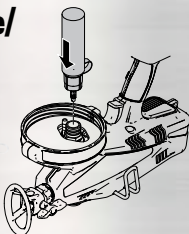

Pump Armor™ Storage/Start-up Tool

- Ensures quick and reliable start-up with every use