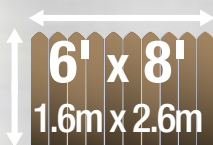

FINISH FASTER

TrueCoat sprayers allow you to finish your projects fast, **10 times faster** than brushing or rolling.

Spray a 8 ft by 8 ft room with latex paint in just **1 minute!**

Spray Latex = 1 min

Spray a 6 ft x 8 ft fence with stain in just **30 seconds!**