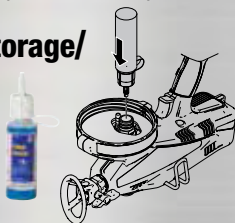

TrueCoat^{II}

ELECTRIC AIRLESS SPRAYER

Patented ProSpray Technology Delivers

- Same Pro Quality Finish as Graco's professional airless sprayers
- **No Thinning Required** – Sprays material as designed by the paint manufacturer
- Consistent, even spray pattern for one-pass coverage

Pump Armor™ Storage/Start-up Tool

- Ensures quick and reliable start-up with every use