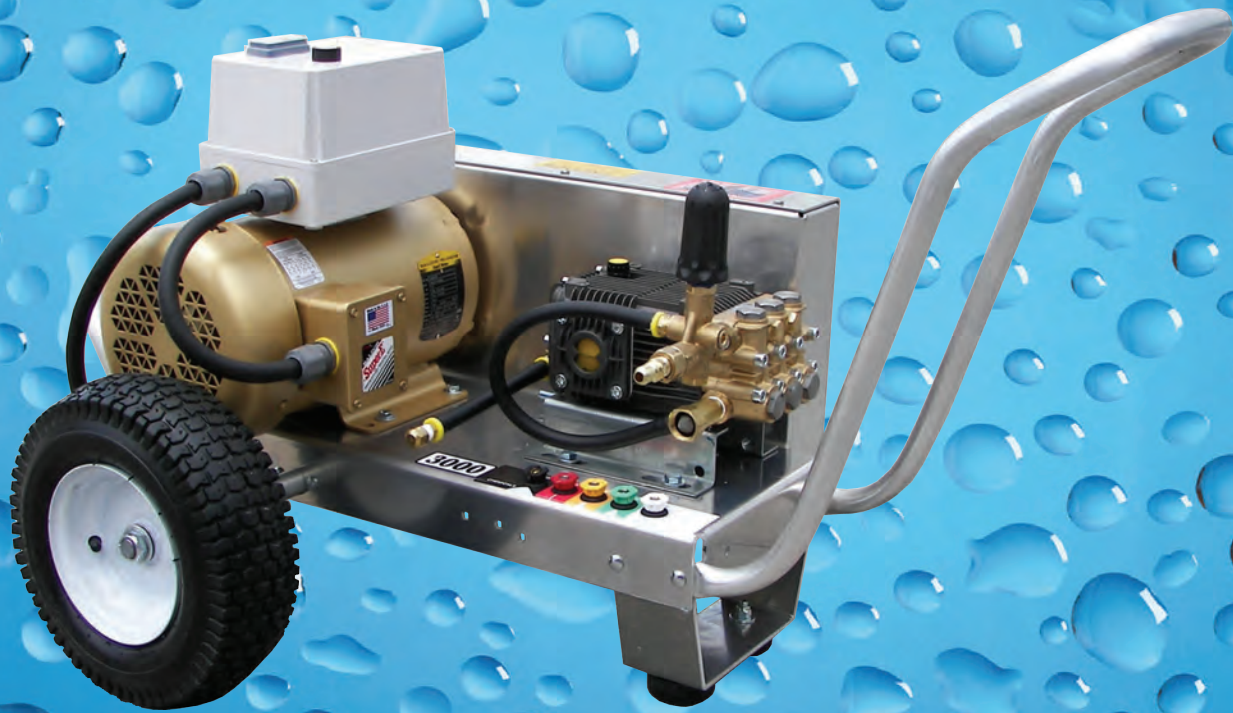

Pressure-Pro

EAGLE SERIES

EB4030E3A402

4.0 GPM @ 3000 PSI Belt Drive

BALDOR

RKA4G35NL Pump

EM3616T TEFC Motor 7.5HP/230V/3PH/17A

STANDARD ACCESSORIES

- Gun/wand assembly w/quick connects
- 50' high pressure hose w/quick connects
- Chemical injector assy. w/ quick connects
- 4 color-coded QC spray nozzles
- 1 color-coded QC chemical nozzle

STANDARD FEATURES

- Revolutionary aircraft grade aluminum frame with dual handles (no welds to fail)
- Lifetime frame warranty
- Adjustable Pressure Unloader
- Pneumatic tires
- Dual padded shock absorbing feet
- 3/4" cold-rolled steel threaded axle
- Thermo-sensor (prevents overheating in bypass mode)
- TEFC Commercial/Industrial grade motors
- Heavy duty motor controls in NEMA enclosure w/12' power cord (no plug)

AVAILABLE OPTIONS

Skid Mount-precede model with S/ Example: S/EB4030E3A302/460

Auto Start/Stop (230V)

Auto Start/Stop w/time delay

460V available

NOTE: Review specs for models with Auto Start/Stop options as these units are custom made and NONCANCELABLE & NONRETURNABLE