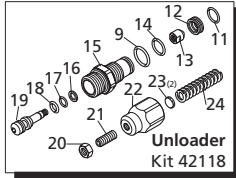

Repair Kits

Pos	Code	Description	Qty.	Pos	Code	Description	Qty.	Legend			
1	800220	Head bolt M8x45	(221 in/lbs) 3	38	2840350	Jet	1	Ø 12	Ø 12	Ø 12	Ø 12
2	2840860	Pump head	○●▼ 1	39	1343580	Spring	1	For ○	For ●	For □	For ■
3	2840870	Pump head	□■▲ 1	40	800560	O-Ring ø8.73x1.78	2	RMV2G20	RMV2.5G20	RMV2G23B	RMV2.5G23B
6	2840830	Plug	1	41	2840340	Detergent injector	1				
7	600180	O-Ring ø7.66x1.78	1	42	2840270	Suction fitting 3/4" NH	1	For ▲	For ▼		
8	2840130	Plug	(221 in/lbs) 3	43	2840390	Suction fitting	1	RMV2G25	RMV2.5G25		
9	740290	O-Ring ø14x1.7	4	44	1266330	Filter	1				
10	2849050	Complete valve	6	46	2840400	Outlet fitting	1				
11	1470210	O-Ring ø9x1	1	48	2840060	Spring	3				
12	2840770	Seat	1	49	2840530	Piston	3				
13	2840760	By-pass jet	1	50	2840050	Ring	3				
14	820510	O-Ring ø10.82x1.78	1	51	1980130	Thrust washer	1				
15	2840750	Piston guide	1	52	1980250	Bushing	1				
16	2760210	Ring	1	53	1980240	Thrust washer	1				
17	660190	O-Ring ø6.07x1.78	1	54	2840900	Hollow shaft	○□▲ 1				
18	2260100	O-Ring ø6.02x2.62	1	54	2840730	Hollow shaft	●■▼ 1				
19	2760400	Piston	1	55	161060	Bearing	1				
20	1980300	Nut M6	1	56	161050	Circlip øi72	1				
21	392840	Grub screw M6x16	1	57	2840310	Seal	1				
22	2760480	Handle insert	1	58	2840890	O-Ring ø14x2	2				
23	1980220	Plate spring	2								
24	2760410	Spring	1	AR64545	Oil	1					
25	2200141	Gasket	6								
26	770590	O-Ring ø23.52x1.78	▲▼ 3								
27	2840561	Bushing	○□ 3								
27	2840090	Bushing	●■ 3								
27	2840550	Bushing	▲▼ 3								
28	2840540	Bushing	▲▼ 3								
29	1683500	Seal	3								
30	2840230	Housing	1								
31	480560	O-Ring ø6.75x1.78	1								
32	2840710	Oil plug	1								
33	480480	O-Ring ø4.48x1.78	2								
34	1982520	Hose nipple	1								
35	1250280	Ball	1								
36	1560520	Spring	1								
37	1460430	O-Ring ø4x2.5	1								