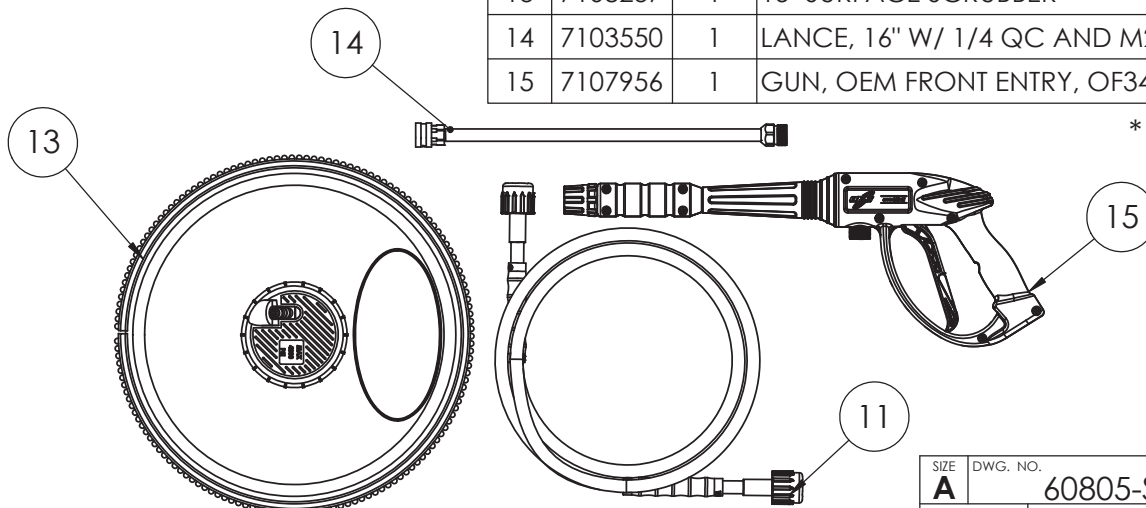

TITLE:		
MS60805 SIMPSON		
SIZE	DWG. NO.	REV.
A	60805-S	E
SCALE: N/A	SHEET 1 OF 3	

SIZE	DWG. NO.	REV.
A	60805-S	E
SCALE: N/A	SHEET 2 OF 3	

ITEM	PART NO	QTY.	DESCRIPTION
1	90026	1	PUMP, SVC ASSY 510020
1.1	510020	1	PUMP, VERTICAL AXIAL 510020
† 1.2		1	CAP, UNLOADER COVER 1 1/2" x 5/8" BLACK
1.3	7101506	1	KEY, SHAFT 3/16 X 3/16 X 1-1/2
1.4	7109580	1	HARDWARE KIT, ENGINE/PUMP MOUNT

† NOT SOLD SEPARATELY

510020 PUMP SVC ASSY
 P/N 90026
 S/N 1391029-Present

ITEM	PART NO	QTY.	DESCRIPTION
1	7108394	1	PUMP, SVC ASSY 510015
1.1	510015	1	PUMP, VERTICAL AXIAL, 510015
† 1.2		1	CAP, UNLOADER COVER 1 1/2" x 5/8" BLACK
1.3	7101506	1	KEY, SHAFT 3/16 X 3/16 X 1-1/2
1.4	7103776	1	ENGINE MOUNT HARDWARE KIT

† NOT SOLD SEPARATELY

510015 PUMP SVC ASSY
 P/N 7108394
 S/N 774973-1375571

ITEM	PART NO	QTY.	DESCRIPTION
11	7108545	1	HOSE, MORFLEX 1/4" x 50' x 3100PSI M22 x M22
* 12	7102045	1	TOOL, NOZZLE CLEANING, UNIVERSAL
13	7108237	1	15" SURFACE SCRUBBER
14	7103550	1	LANCE, 16" W/ 1/4 QC AND M22(M)
15	7107956	1	GUN, OEM FRONT ENTRY, OF341 3400 PSI