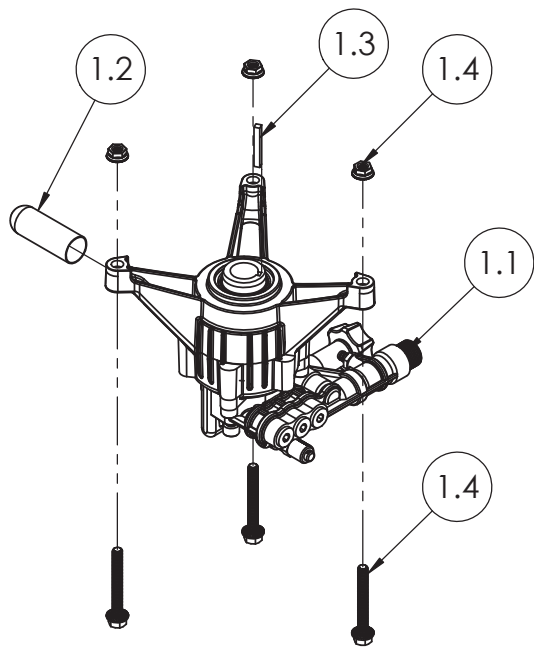

ITEM	PART NO	QTY.	DESCRIPTION
1	7108373	1	KIT, BASE FRAME SERVICE ASSEMBLY BLACK/SILVER
1.1	7102122	2	BUTTON, SNAP
2	7110946	1	HANDLE SVC ASSY, 60805
3	7106479	1	ENGINE, SVC KIT ASSY, GCV160 W/KEY, LAB
4	7106790	2	WHEEL KIT, AXLE, WHEEL, WASHER, CLIP
5	7105468	2	FOOT, SVC KIT FITTED RUBBER AND SCREW
6	7108546	1	NOZZLE, 4 PC 1PCSS 1/4QC 0,15,40,&PSOAP
7	7110947	1	SOAP TANK SVC ASSY, 60805
8	7109614	1	PUMP, SVC ASSY 510020
9	7110599	1	STEEL GUN HOLDER, FLAT BLACK, 1.25" OD TUBE
10	7107941	1	KNOB-BOLT ASSEMBLY

TITLE:		
MS60805 SIMPSON		
SIZE	DWG. NO.	REV.
A	60805-S	E
SCALE: N/A	SHEET 1 OF 3	

SIZE	DWG. NO.	REV.
A	60805-S	E
SCALE: N/A	SHEET 2 OF 3	

ITEM	PART NO	QTY.	DESCRIPTION
1	90026	1	PUMP, SVC ASSY 510020
1.1	510020	1	PUMP, VERTICAL AXIAL 510020
† 1.2		1	CAP, UNLOADER COVER 1 1/2" x 5/8" BLACK
1.3	7101506	1	KEY, SHAFT 3/16 X 3/16 X 1-1/2
1.4	7109580	1	HARDWARE KIT, ENGINE/PUMP MOUNT

† NOT SOLD SEPARATELY

510020 PUMP SVC ASSY
 P/N 90026
 S/N 1391029-Present

ITEM	PART NO	QTY.	DESCRIPTION
1	7108394	1	PUMP, SVC ASSY 510015
1.1	510015	1	PUMP, VERTICAL AXIAL, 510015
† 1.2		1	CAP, UNLOADER COVER 1 1/2" x 5/8" BLACK
1.3	7101506	1	KEY, SHAFT 3/16 X 3/16 X 1-1/2
1.4	7103776	1	ENGINE MOUNT HARDWARE KIT

† NOT SOLD SEPARATELY

510015 PUMP SVC ASSY
 P/N 7108394
 S/N 774973-1375571

ITEM	PART NO	QTY.	DESCRIPTION
11	7108545	1	HOSE, MORFLEX 1/4" x 50' x 3100PSI M22 x M22
* 12	7102045	1	TOOL, NOZZLE CLEANING, UNIVERSAL
13	7108237	1	15" SURFACE SCRUBBER
14	7103550	1	LANCE, 16" W/ 1/4 QC AND M22(M)
15	7107956	1	GUN, OEM FRONT ENTRY, OF341 3400 PSI