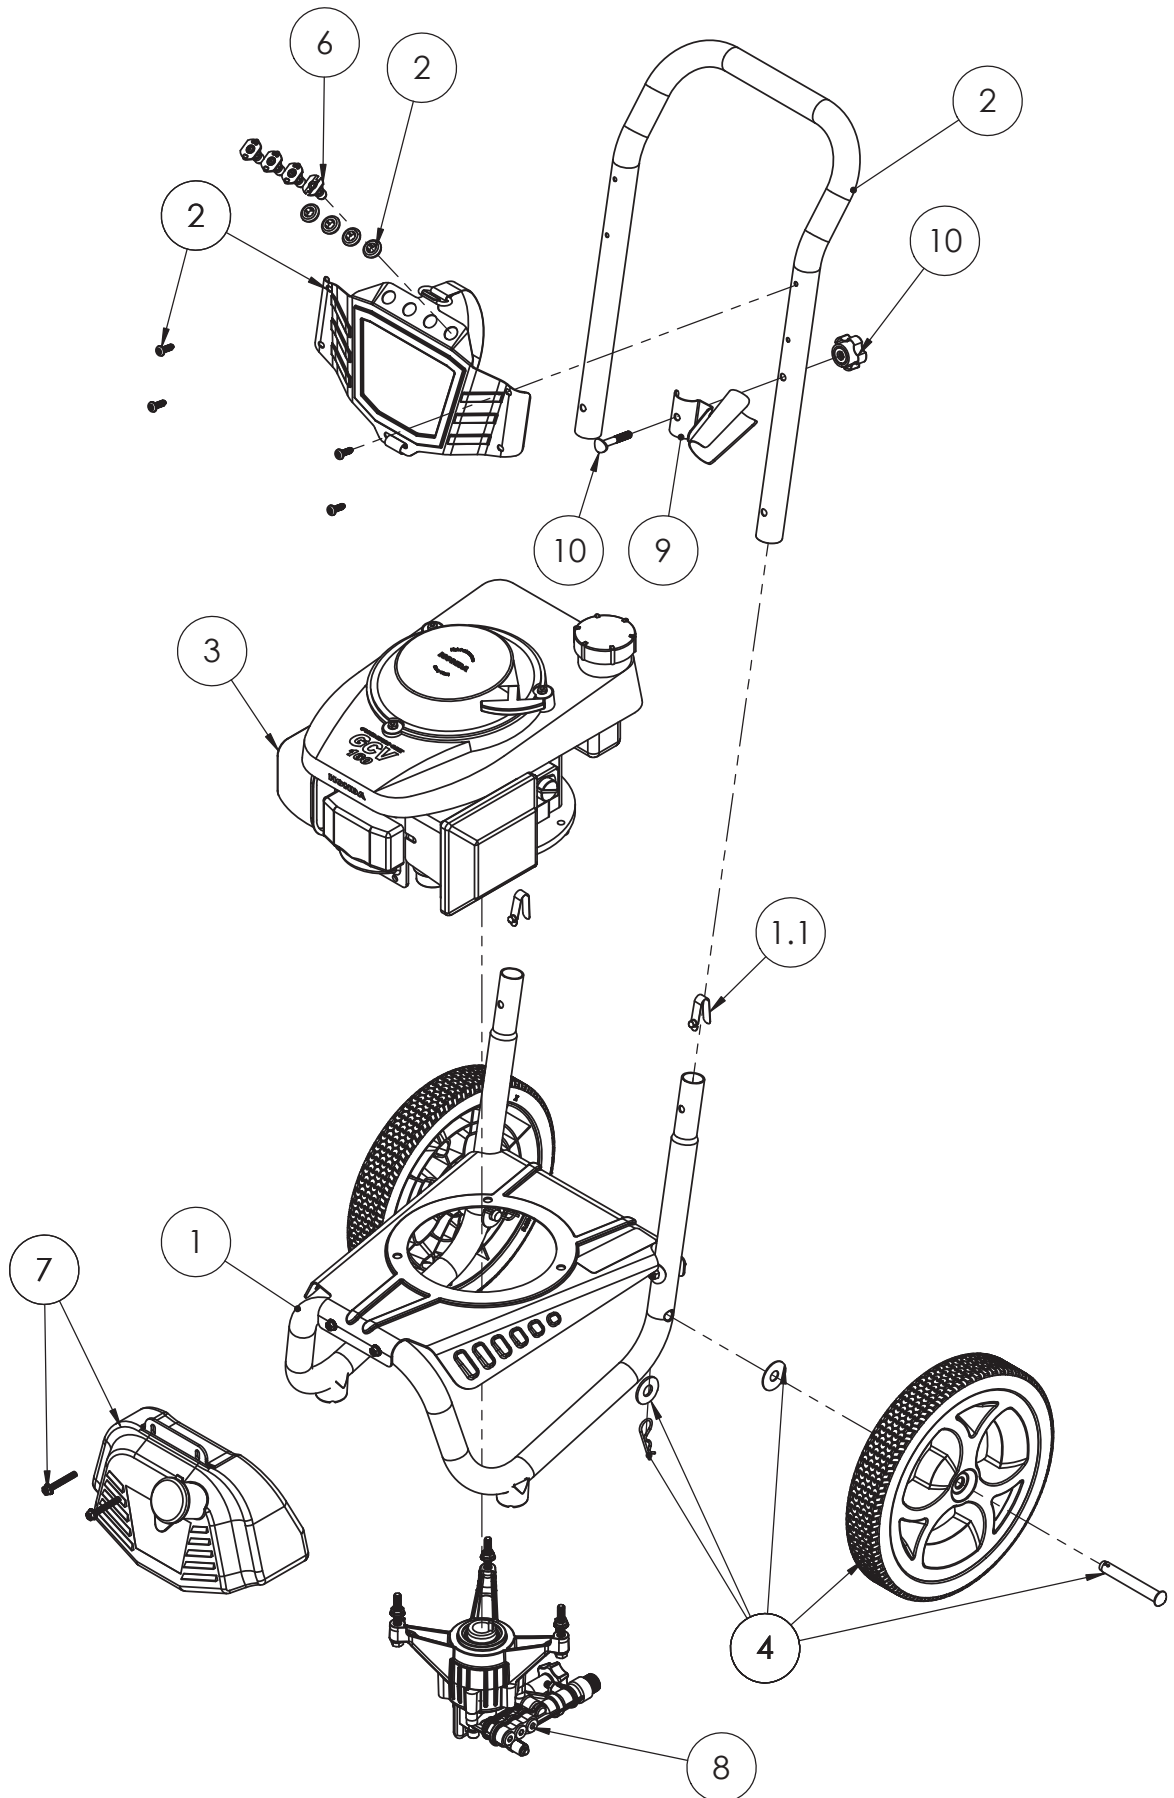

ITEM	PART NO	QTY.	DESCRIPTION
1	7108373	1	KIT, BASE FRAME SERVICE ASSEMBLY BLACK/SILVER
1.1	7102122	2	BUTTON, SNAP
2	7110946	1	HANDLE SVC ASSY, 60805
3	7106479	1	ENGINE, SVC KIT ASSY, GCV160 W/KEY, LAB
4	7106790	2	WHEEL KIT, AXLE, WHEEL, WASHER, CLIP
5	7105468	2	FOOT, SVC KIT FITTED RUBBER AND SCREW
6	7108546	1	NOZZLE, 4 PC 1PCSS 1/4QC 0,15,40,&PSOAP
7	7110947	1	SOAP TANK SVC ASSY, 60805
8	7109614	1	PUMP, SVC ASSY 510020
9	7110599	1	STEEL GUN HOLDER, FLAT BLACK, 1.25" OD TUBE
10	7107941	1	KNOB-BOLT ASSEMBLY

TITLE:		
MS60805 SIMPSON		
SIZE	DWG. NO.	REV.
A	60805-S	E
SCALE: N/A	SHEET 1 OF 3	

SIZE	DWG. NO.	REV.
A	60805-S	E
SCALE: N/A	SHEET 2 OF 3	

ITEM	PART NO	QTY.	DESCRIPTION
1	90026	1	PUMP, SVC ASSY 510020
1.1	510020	1	PUMP, VERTICAL AXIAL 510020
† 1.2		1	CAP, UNLOADER COVER 1 1/2" x 5/8" BLACK
1.3	7101506	1	KEY, SHAFT 3/16 X 3/16 X 1-1/2
1.4	7109580	1	HARDWARE KIT, ENGINE/PUMP MOUNT

† NOT SOLD SEPARATELY

510020 PUMP SVC ASSY
 P/N 90026
 S/N 1391029-Present

ITEM	PART NO	QTY.	DESCRIPTION
1	7108394	1	PUMP, SVC ASSY 510015
1.1	510015	1	PUMP, VERTICAL AXIAL, 510015
† 1.2		1	CAP, UNLOADER COVER 1 1/2" x 5/8" BLACK
1.3	7101506	1	KEY, SHAFT 3/16 X 3/16 X 1-1/2
1.4	7103776	1	ENGINE MOUNT HARDWARE KIT

† NOT SOLD SEPARATELY

510015 PUMP SVC ASSY
 P/N 7108394
 S/N 774973-1375571

ITEM	PART NO	QTY.	DESCRIPTION
11	7108545	1	HOSE, MORFLEX 1/4" x 50' x 3100PSI M22 x M22
* 12	7102045	1	TOOL, NOZZLE CLEANING, UNIVERSAL
13	7108237	1	15" SURFACE SCRUBBER
14	7103550	1	LANCE, 16" W/ 1/4 QC AND M22(M)
15	7107956	1	GUN, OEM FRONT ENTRY, OF341 3400 PSI