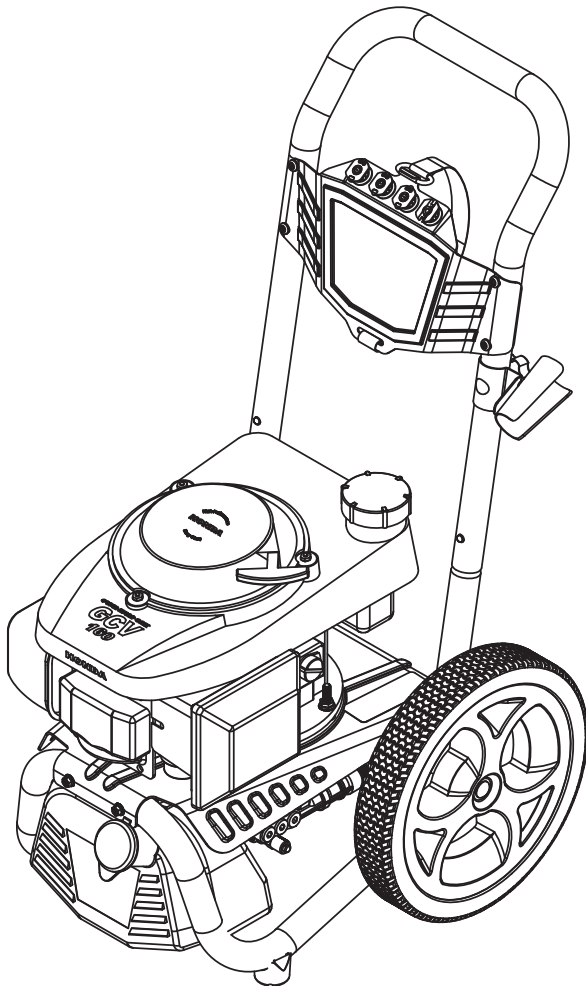

ITEM	PART NO	QTY.	DESCRIPTION
1	7108373	1	KIT, BASE FRAME SERVICE ASSEMBLY BLACK/SILVER
1.1	7102122	2	BUTTON, SNAP
2	7110946	1	HANDLE SVC ASSY, 60805
3	7106479	1	ENGINE, SVC KIT ASSY, GCV160 W/KEY, LAB
4	7106790	2	WHEEL KIT, AXLE, WHEEL, WASHER, CLIP
5	7105468	2	FOOT, SVC KIT FITTED RUBBER AND SCREW
6	7108546	1	NOZZLE, 4 PC 1PCSS 1/4QC 0,15,40,&PSOAP
7	7110947	1	SOAP TANK SVC ASSY, 60805
8	7109614	1	PUMP, SVC ASSY 510020
9	7110599	1	STEEL GUN HOLDER, FLAT BLACK, 1.25" OD TUBE
10	7107941	1	KNOB-BOLT ASSEMBLY

TITLE:		
MS60805 SIMPSON		
SIZE	DWG. NO.	REV.
A	60805-S	E
SCALE: N/A	SHEET 1 OF 3	

SIZE	DWG. NO.	REV.
A	60805-S	E
SCALE: N/A	SHEET 2 OF 3	

ITEM	PART NO	QTY.	DESCRIPTION
1	90026	1	PUMP, SVC ASSY 510020
1.1	510020	1	PUMP, VERTICAL AXIAL 510020
† 1.2		1	CAP, UNLOADER COVER 1 1/2" x 5/8" BLACK
1.3	7101506	1	KEY, SHAFT 3/16 X 3/16 X 1-1/2
1.4	7109580	1	HARDWARE KIT, ENGINE/PUMP MOUNT

† NOT SOLD SEPARATELY

510020 PUMP SVC ASSY
 P/N 90026
 S/N 1391029-Present

ITEM	PART NO	QTY.	DESCRIPTION
1	7108394	1	PUMP, SVC ASSY 510015
1.1	510015	1	PUMP, VERTICAL AXIAL, 510015
† 1.2		1	CAP, UNLOADER COVER 1 1/2" x 5/8" BLACK
1.3	7101506	1	KEY, SHAFT 3/16 X 3/16 X 1-1/2
1.4	7103776	1	ENGINE MOUNT HARDWARE KIT

† NOT SOLD SEPARATELY

510015 PUMP SVC ASSY
 P/N 7108394
 S/N 774973-1375571

ITEM	PART NO	QTY.	DESCRIPTION
11	7108545	1	HOSE, MORFLEX 1/4" x 50' x 3100PSI M22 x M22
* 12	7102045	1	TOOL, NOZZLE CLEANING, UNIVERSAL
13	7108237	1	15" SURFACE SCRUBBER
14	7103550	1	LANCE, 16" W/ 1/4 QC AND M22(M)
15	7107956	1	GUN, OEM FRONT ENTRY, OF341 3400 PSI