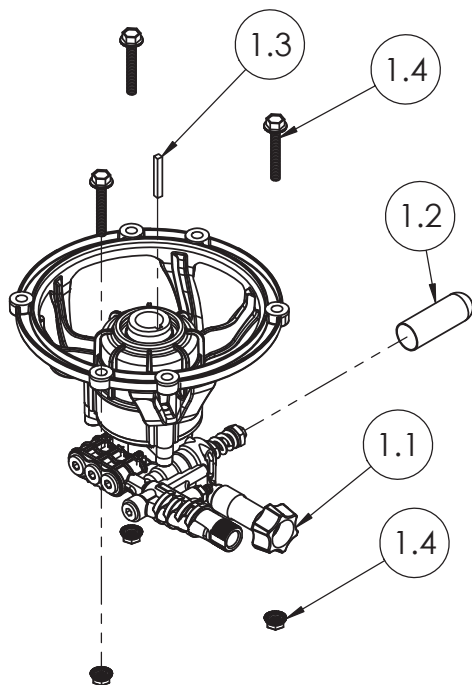

ITEM	PART NO	QTY.	DESCRIPTION
1	7108373	1	KIT, BASE FRAME SERVICE ASSEMBLY BLACK/SILVER
1.1	7102122	2	BUTTON, SNAP
2	7110946	1	HANDLE SVC ASSY, 60805
3	7106479	1	ENGINE, SVC KIT ASSY, GCV160 W/KEY, LAB
4	7106790	2	WHEEL KIT, AXLE, WHEEL, WASHER, CLIP
5	7105468	2	FOOT, SVC KIT FITTED RUBBER AND SCREW
6	7108546	1	NOZZLE, 4 PC 1PCSS 1/4QC 0,15,40,&PSOAP
7	7110947	1	SOAP TANK SVC ASSY, 60805
8	7109614	1	PUMP, SVC ASSY 510020
9	7110599	1	STEEL GUN HOLDER, FLAT BLACK, 1.25" OD TUBE
10	7107941	1	KNOB-BOLT ASSEMBLY

TITLE:		
MS60805 SIMPSON		
SIZE	DWG. NO.	REV.
A	60805-S	E
SCALE: N/A	SHEET 1 OF 3	

SIZE	DWG. NO.	REV.
A	60805-S	E
SCALE: N/A	SHEET 2 OF 3	

ITEM	PART NO	QTY.	DESCRIPTION
1	90026	1	PUMP, SVC ASSY 510020
1.1	510020	1	PUMP, VERTICAL AXIAL 510020
† 1.2		1	CAP, UNLOADER COVER 1 1/2" x 5/8" BLACK
1.3	7101506	1	KEY, SHAFT 3/16 X 3/16 X 1-1/2
1.4	7109580	1	HARDWARE KIT, ENGINE/PUMP MOUNT

† NOT SOLD SEPARATELY

510020 PUMP SVC ASSY
 P/N 90026
 S/N 1391029-Present

ITEM	PART NO	QTY.	DESCRIPTION
1	7108394	1	PUMP, SVC ASSY 510015
1.1	510015	1	PUMP, VERTICAL AXIAL, 510015
† 1.2		1	CAP, UNLOADER COVER 1 1/2" x 5/8" BLACK
1.3	7101506	1	KEY, SHAFT 3/16 X 3/16 X 1-1/2
1.4	7103776	1	ENGINE MOUNT HARDWARE KIT

† NOT SOLD SEPARATELY

510015 PUMP SVC ASSY
 P/N 7108394
 S/N 774973-1375571

ITEM	PART NO	QTY.	DESCRIPTION
11	7108545	1	HOSE, MORFLEX 1/4" x 50' x 3100PSI M22 x M22
* 12	7102045	1	TOOL, NOZZLE CLEANING, UNIVERSAL
13	7108237	1	15" SURFACE SCRUBBER
14	7103550	1	LANCE, 16" W/ 1/4 QC AND M22(M)
15	7107956	1	GUN, OEM FRONT ENTRY, OF341 3400 PSI