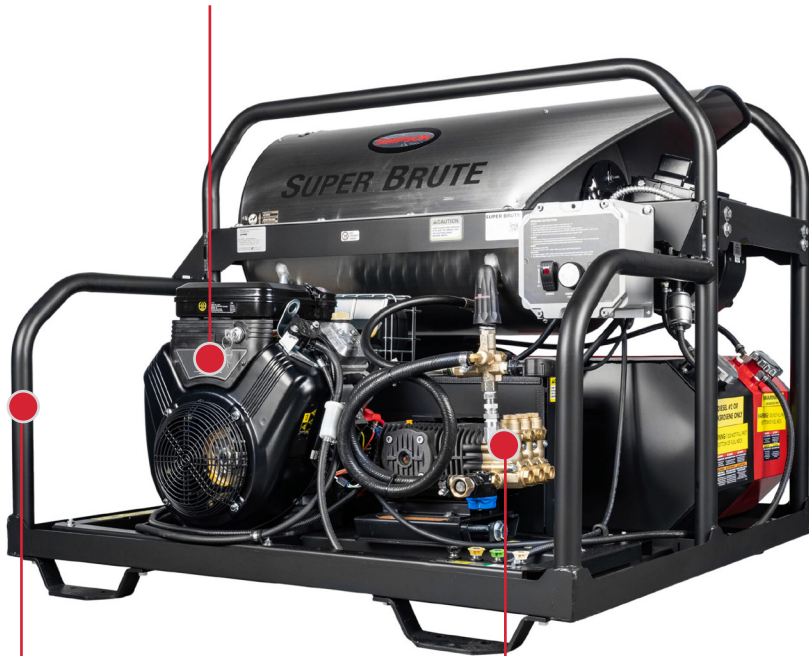

BRUTE SERIES HOT WATER PRESSURE WASHER

SB3555

The SIMPSON® Super Brute SB3555 offers an enhanced cleaning experience that provides maximum power and efficiency. Equipped with (49-State compliant) VANGUARD® engine and premium COMET industrial triplex plunger pump with safety relief valve and bypass hose.

VANGUARD® 570cc
With a low oil shutdown feature

FRAME
Welded steel frame construction with powdercoated finish for durability and corrosion resistance

COMET INDUSTRIAL TRIPLEX
Integrated unloader for easy pump maintenance

Battery not included on E-Start units. Requires 12V Garden tractor battery Type U1.

PART#: 65110 **49-State Compliant**

PRESSURE RATING: 3500 PSI

FLOW RATING: 5.5 GPM

ENGINE: VANGUARD® 570cc **LOW OIL SHUTDOWN**

PUMP: COMET Industrial Triplex

ENGINE FUEL CAPACITY: 10 gal Gasoline

BURNER FUEL CAPACITY: 10 gal Diesel

DRIVE: Belt

START: E-Start

TIRES: Forklift Feet / Permanent Mount

DIMENSIONS: 41.75" x 45.25" x 37.12"