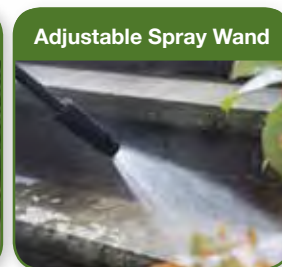

Adjustable Spray Wand

Pallet Qty	Pallet Weight/Height	Net Weight	Gross Weight	Box Dimensions	Assembled Dimensions	Units/53' Trailer	Container Qty Mailer Box	Container Qty
XX pcs	XX lbs/XX"	17.4 lbs	19.6 lbs	15" x 11.5" x 22"	13"x 10"x 31.5"	XXX Units	XXX units/20' XXX units/40' XXX units/40'HQ	454 units/20' 934 units/40' 1054 units/40'HQ