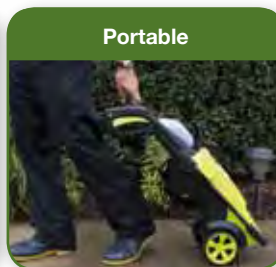

PRESSURE JOE 1740 PSI 1.59 GPM 12.5-AMP ELECTRIC PRESSURE WASHER MODEL SPX2000

Safety

- Trigger gun with integrated safety lock prevents accidental startups
- TSS (Total Stop System) trigger – Automatically shuts off the pump when trigger is not engaged to save energy and prolong pump life
- Eco-friendly – No gas, oil or toxic carbon emissions
- ON/OFF switch
- Includes 35 ft (10.7 m) power cord with GFCI protection

Trigger Gun/Spray Wand Holder

- Keeps trigger gun and spray wand handy

Wheels

- For easy portability

34-Inch (86.4 cm) Adjustable Spray Wand

- Extends cleaning reach
- Twist nozzle adjusts from a low-pressure fan spray to a high-pressure pinpoint spray

20-Foot (6 m) High Pressure Hose

0.9 L Detergent Tank

- Convenient on-board storage for extra cleaning power
- Easily detaches when not in use

Hose Holder

- Keeps high pressure hose organized

Cord Holder

- Keeps power cord neatly wound

Powerful 12.5-Amp/1500-Watt Motor

- Generates up to 1740 PSI of water pressure
- Delivers up to 1.59 GPM of water flow

- Ideal for medium-to-heavy duty cleaning jobs
- Includes a 34-inch extension wand, 20-foot high pressure hose, 35-foot power cord with GFCI protection, garden hose adaptor, needle clean out tool
- Adjustable spray nozzle easily controls water pressure
- Powerful 12.5-amp/1500-Watt motor generates up to 1740 PSI/1.59 GPM
- TSS (Total Stop System) – Automatically shuts off the pump when trigger is not engaged to save energy and prolong pump life
- On-board 0.9 L detergent tank for extra cleaning power
- CSA approved; Full 2-year warranty

High Pressure Water Outlet

Garden Hose Adaptor (Female Coupler)

- Easily connect or disconnect your garden hose to Pressure Joe